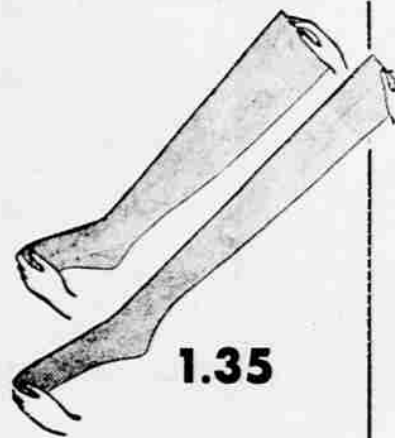

1.35

USUAL 1.95! New stretch Nylons, 15-denier, 60-ga. A perfect Easter gift!