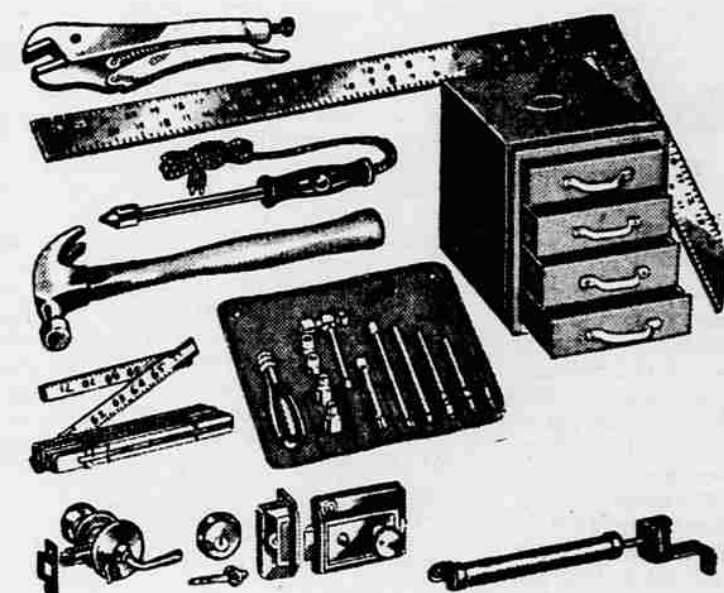

YOUR CHOICE - SAVE UP TO 25%

1.74

Here's your chance to save on the tools and hardware you need to make those indoor and outdoor repairs. Good quality hand tools and serviceable door hardware.