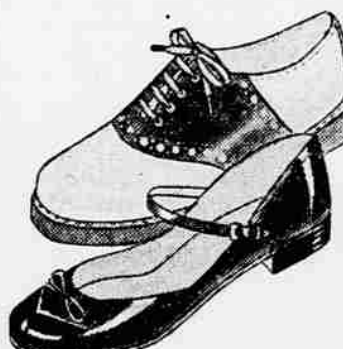

1.74

Here's your chance to save on the tools and hardware you need to make those indoor and outdoor repairs. Good quality hand tools and serviceable door hardware.

1.35

USUAL 1.95! New stretch Nylons, 15-denier, 60-ga. A perfect Easter gift!

2.99 Women's

REG. 3.98! Exceptional value in nylon tricot. Lace embroidery. Sizes 32-44.

54c Each

REG. 79c! Wonderful value. Women's nylon tricot tailored briefs. S-M-L.

3.88 Each

REG. 4.98! Little girls' 8 1/2 3-Strap Ballets, Teenagers' 4-9 Saddles.