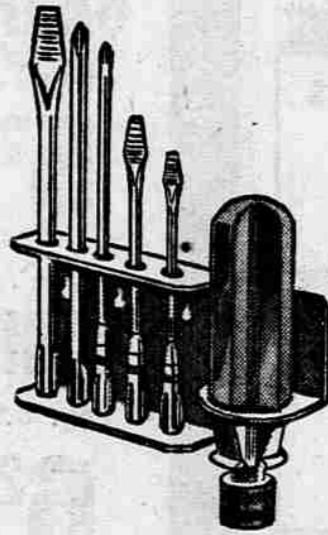

TWO PAIR FOR THE PRICE OF ONE—REG. 1.35 PAIR!

**2 Pair 1.35**

15-denier, 66-gauge... yes, we said 66-gauge! It's hard to believe these ultra-sheer, full-fashioned Carol Brent Nylons can be priced so low. But, come in and see for yourself. Lovely colors, too. Single pair... 77c

# SPECIAL SALE! 3 DAYS ONLY

SPECIAL PURCHASES, DEEP-CUT PRICES SAVE YOU 20 TO 50%... SHOP EARLY—QUANTITIES LIMITED!

6-PIECE SET USUALLY 1.00

**77c** with rack

A handy kit to hang on your workshop wall. Plastic handle with five fully magnetized steel blades. Screw-type chuck.