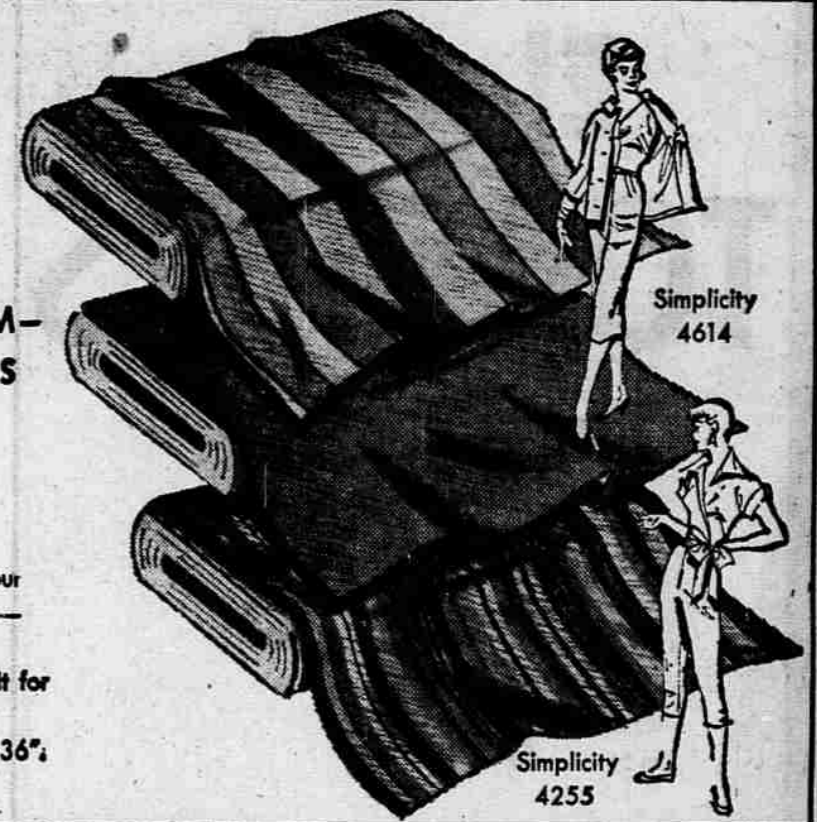

USUAL 59c PLAY DENIM—GAY STRIPES OR SOLIDS

33c yard

Now's the time to start planning your spring and summer play wardrobe—when you can save 44% on this wonderful Sanforized Denim. Use it for sportswear, sundresses, swimsuits—even bright home decorations. 35-36".