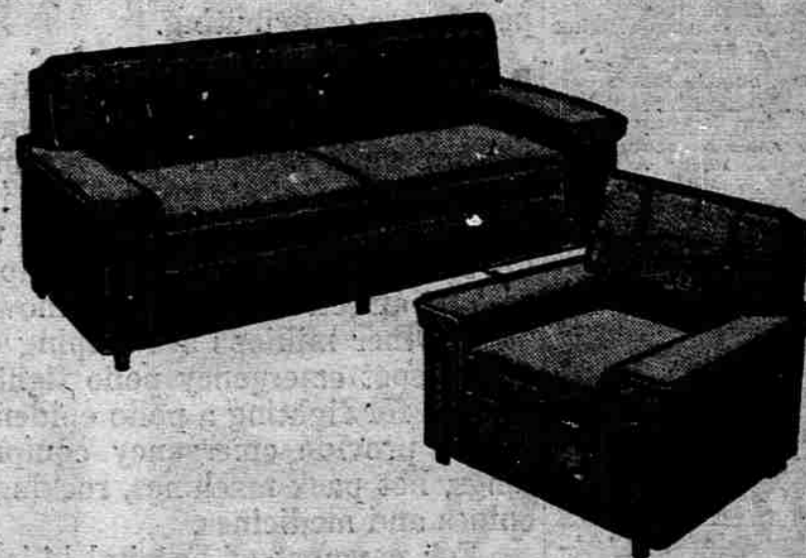

SAVE \$30
REG. 199.95

169.88

Mohair frieze Sofa and Armchair. New pattern in choice of colors. Coil spring construction. 10% down, on Terms.

LOWEST PRICE EVER
79.88

10% Down, on Terms. Wards lowest price ever for a 36x60" Dinette Table and 4 foam rubber chairs.

BUNK BED OUTFIT
89.88

10% Down, on Terms. Regular 109.95 Outfit has 2 Simmons mattresses. Solid hardwood.

SIMMONS "SPACE SAVER"
199.50

10% Down, on Terms. First time a Simmons hidden bed at so low a price. Exclusive "Hide-a-Bed" unit.

26.88

REG. 29.95—handsome Corner Table made of solid oak hardwood with 5-ply oak veneer top. Smartly styled with rich lined oak finish.

24.88

REG. 29.95 Crib. Full panel, with automatic dropside. Mattress **8.88**