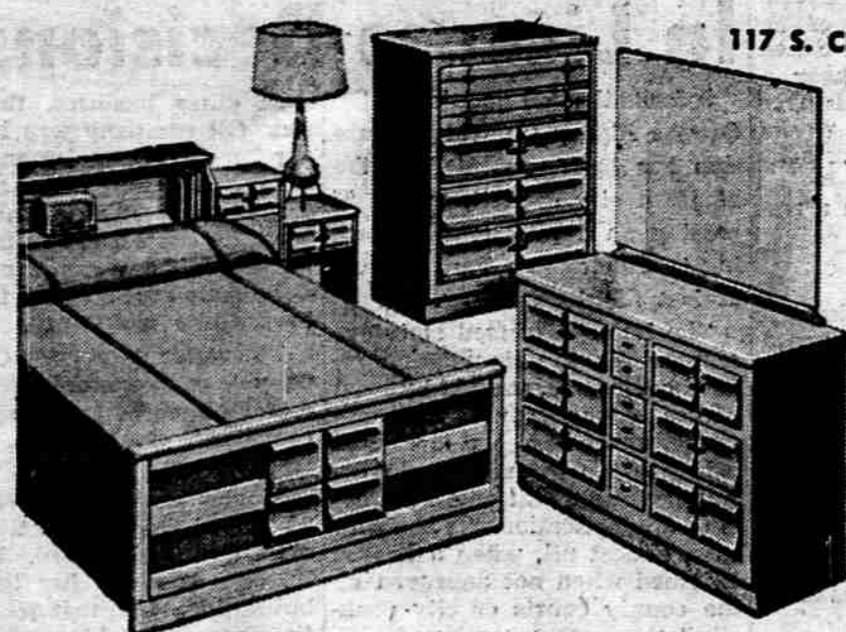

Montgomery Ward

117 S. CENTRAL

PHONE 2-6241

SAVE \$30
2-PC. SET
169.88

10% Down, on Terms. Bookcase Headboard, Triple Dresser, Chest \$80. Panel Bed, Dresser, Chest **239.88**

59.50 QUALITY
34.88

\$4 Down, on Terms. 612-coil Mattress has green and gold cover. Mattress, and Spring **68.88**

BUNK BED OUTFIT
89.88

10% Down, on Terms. Regular 109.95 Outfit has 2 Simmons mattresses. Solid hardwood.

SIMMONS "SPACE SAVER"
199.50

10% Down, on Terms. First time a Simmons hidden bed at so low a price. Exclusive "Hide-a-Bed" unit.