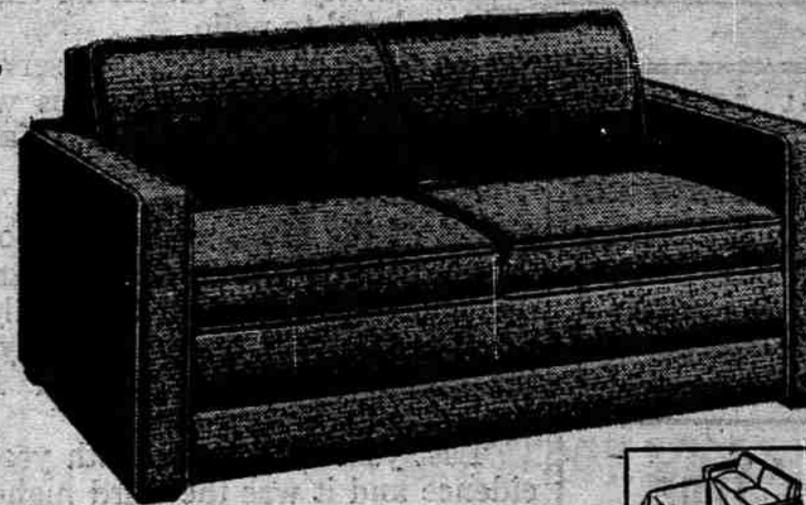

SAVE \$30
REG. 199.95

169.88

Mohair frieze Sofa and Armchair. New pattern in choice of colors. Coil spring construction. 10% down, on Terms.

LOWEST PRICE EVER
79.88

10% Down, on Terms. Wards lowest price ever for a 36x60" Dinette Table and 4 foam rubber chairs.

BUNK BED OUTFIT
89.88

10% Down, on Terms. Regular 109.95 Outfit has 2 Simmons mattresses. Solid hardwood.

SIMMONS "SPACE SAVER"
199.50

10% Down, on Terms. First time a Simmons hidden bed at so low a price. Exclusive "Hide-a-Bed" unit.

26.88

REG. 29.95—handsome Corner Table made of solid oak hardwood with 5-ply oak veneer top. Smartly styled with rich lined oak finish.

24.88

REG. 29.95 Crib. Full panel, with automatic dropside. Mattress **8.88**