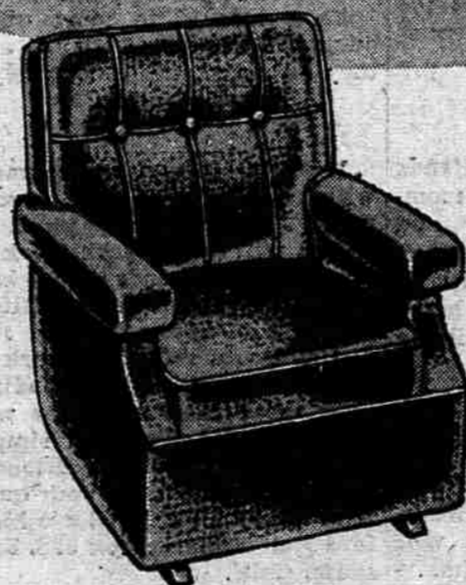

26.88

REG. 29.95—handsome Corner Table made of solid oak hardwood with 5-ply oak veneer top. Smartly styled with rich lined oak finish.

24.88

REG. 29.95 Crib. Full panel, with automatic dropside. Mattress **8.88**

6.88 **4.95**

REG. 9.95 VALUE! Duck down Pillow. "PLAYTEK" foam rubber Pillow.

IT SWIVELS!
REG. 64.95
54.88

10% Down, on Terms. Swivel Rocker goes completely around. Full coil-spring construction. Ideal for TV.

219.88

NYLON AND FOAM RUBBER! Sale-priced Sofa, matching Armchair. 100% Nylon upholstery that's beautiful, long-wearing.

Thick foam rubber cushions give buoyant seating comfort. Big, oversize pieces in modern styling. 10% down on Terms.

10.88

REG. 12.95 Kitchen Cart. 3-way electrical outlet. Chromed legs.

12.88

REG. 14.95 Chrome High Chair. Softly padded seat and back. Plastic cover.

9x12-FT. ENAMEL RUGS
6.19

REG. 6.98. Tough, satin-smooth—wide choice of patterns, colors. No installation cost.