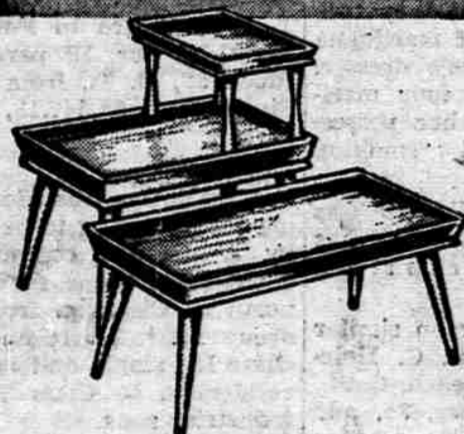

17.88

MODERN Occasional Tables sale-priced. Made of solid oak hardwood in smart modern styling. Lined oak finish. Cocktail, End, Lamp, Step tables.