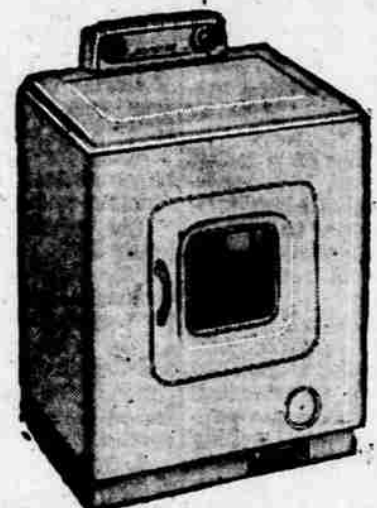

249.95 WARDAMATIC WASHER

Fully automatic **232.88** Ask about terms

Set dial—M-W washes 9 lbs. clothes. Top loading—no stooping. Aluminum agitator is gentle, thorough. Vibration-free—no bolting down needed on normal floor. Fiberglass basket can't chip nor rust.

REG. 222.95 ELECTRIC DRYER

Automatic **207.88** Ask about terms

Automatically gives you fluffy, dry clothes. Set dial for damp or dry—controlled heat dries 18 lbs. of wet clothes. No clock-watching—dryer shuts off when clothes are finished. Free home demonstration.