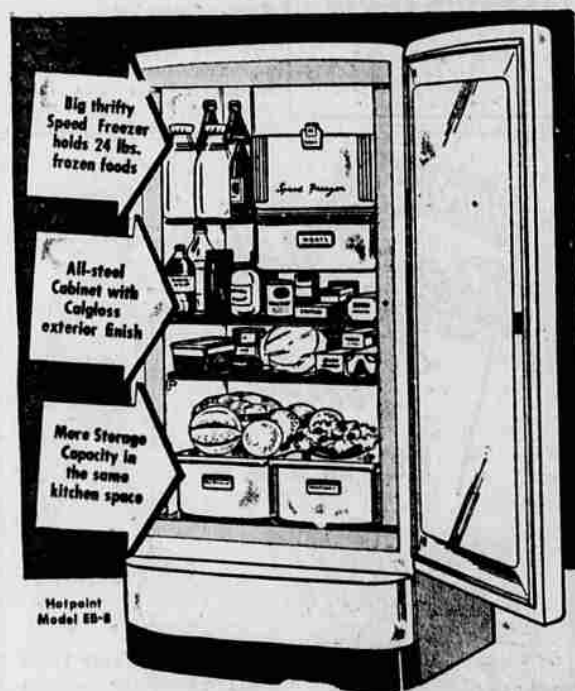

No Obligation—  
 Nothing to Buy

THEN  
 Follow ME...

TO

**TROWBRIDGE & FLYNN**  
**ELECTRIC CO.**  
**MEDFORD'S**  
**HOTPOINT APPLIANCE DEALER**  
 214 West Main Street  
 Medford, Oregon

FIRST KEY GIVEN BY BIG Y  
 To Open the Lock at Trowbridge & Flynn  
 Wins One of the Many Prizes Plus A Free  
 Shopping Bag of Groceries from Big Y

OPENING THE LOCK ENTITLES YOU TO THE  
 DRAWING OF THE GRAND PRIZE JUNE 28

KEYS TO BE GIVEN AWAY EVER DAY TILL 9 P.M. UNTIL FRIDAY, JUNE 27

**HOTPOINT REFRIGERATOR**  
 Your Choice As A Grand Prize

**2 lbs. 57c**