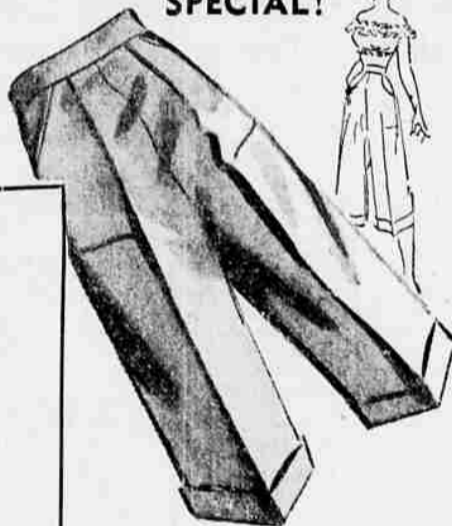

PENNEY'S
ALWAYS FIRST QUALITY!

SUPER SUMMER VALUES!

OPEN WED. NITE
UNTIL 9 O'CLOCK

**Big Savings in Every Dept. Come A-Runnin'!!
Extra Special Buys!... Vacation Values! ... Special Purchases! Hurry Down to Penneys for This BIG (Friday - Saturday) WEEK-END EVENT!!**

Tissue Sheer Cottons!

Ice-Cube Cool . . . Washable Gingham
Chambrays—NOW!

3⁹⁸ Junior and Misses Sizes

Cool sheer cottons—Summer's favorite! Smart styles—neat embossed cotton trims—some sleeveless styles, also very washable. See this new big shipment of dresses tomorrow. You'll wonder how we can sell such attractive styles for so little!

White Tailored BLOUSES

$1

A natural for play and casual wear with either skirt or slacks. Sanforized. Club or Peter Pan collar. Sizes 32 to 38. Don't miss this value!

SPECIAL!

40 MORE! SHORT COATS

In Wrinkle-Resistant Rayon

3.79

10 to 18

A perfect short coat for cool evenings and vacation wear. Many colors—in crease-resistant rayon gabardine and at this amazingly low Penney price. Hurry!

**SPECIAL PURCHASE!
Friday and Saturday Only!**

Faded Blue Denim PLAY TOGS SHORT SLACKS

Perfect quality faded blue short slacks—always a favorite—always just right for summer work, play or travel. Sizes 10 to 18. Hurry!

1⁹⁸

LONG SLACKS 2.98

SHORTS

Limited quantity at this low price! Band or elastic waist. Terrific value—so very practical for summer. Hurry while they last!

98^c

FADED DENIM JACK SHIRTS

Slide fastener front—¾ length sleeves. Matches your short slacks or shirts in faded blue. A natural for summer wear. Sizes 12 to 18.

3⁷⁹

EMBOSSED COTTON JACK SHIRTS

Just arrived—this same popular Jack shirt style in crisp, permanent finish embossed cotton—white or soft pastel shades. You'll love them!

3⁹⁸

**BRIGHT!
PERFECT FITTING!
STURDY!**

MISSES' TWILL JEANS

10 to 18