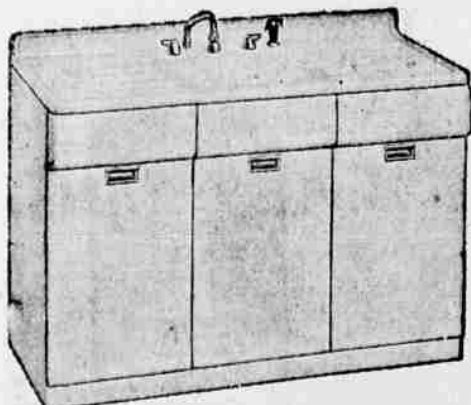

WALL TILE—Variety of colors. 10% Off, F.H.A. Terms. No money down. Up to 3 years to pay.

REG. 61.95 SHOWER 54.88

Low-cost, well-built unit makes ideal extra bath for garage, basement. Gray porcelain enameled base resists stains, acids—cleans easily. Husky steel walls have baked-on white enamel finish and are Bonderized to resist rust. Water tight. Complete with curtain, rings, fittings.

HOME OWNERS SALE

Sharp Price Reductions on Many Home Needs

- REG. 112.50 Jet Pump. unit powered by a 1/4-HP motor will operate efficiently at depths to 22 feet. 18 gallon tank. **102.50**
- REG. 39.58 Steel Sink. Single-basin ledge-type. Porcelain enameled. Lightweight. With fittings. **34.95**
- REG. 7.25 Medicine Cabinet. 2 shelves in cabinet, 4 in door—loads of storage space. Strong steel. **6.18**
- REG. 12.95 Portable 1/4-inch Electric Power Drill Pistol grip. 110-to 120-volt, AC or DC. UL approved **10.88**

54" STEEL CABINET SINK

Reg. 120.09 **108.00** Fittings included

Porcelain-enameled steel top resists stains and household acids, cleans easily. 3 compartments, 2 drawers—plenty of storage space. Doors and drawers are sound-deadened. Recessed toe, knee space.