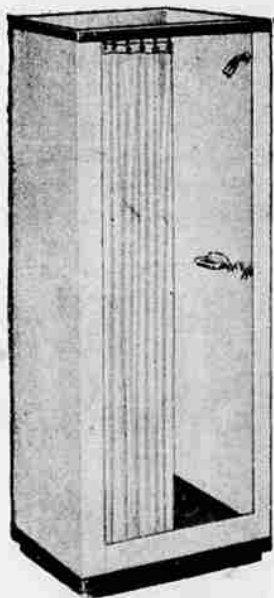

CAST IRON BATH OUTFIT \$20 OFF

Add modern beauty and comfort to your bathroom, enjoy important savings at this low sale price—see these top-quality fixtures at Wards. Outfit includes porcelain enameled cast iron tub and lavatory, vitreous china closet with white enameled hardwood seat and all fittings.

FIR FRONT CABINET 10% OFF

WOOD KITCHEN CABINETS—modern, Fir-front cabinets with rigid mortise-and-tenon joints. Beautifully grained wood can be given a natural finish or finished in white or pastel colors. Top-quality construction. A wider range of sizes.

WALL TILE—Variety of colors. 10% Off, F.H.A. Terms. No money down. Up to 3 years to pay.

REG. 61.95 SHOWER 54.88

Low-cost, well-built unit makes ideal extra bath for garage, basement. Gray porcelain enameled base resists stains, acids—cleans easily. Husky steel walls have baked-on white enamel finish and are Bonderized to resist rust. Water tight. Complete with curtain, rings, fittings.