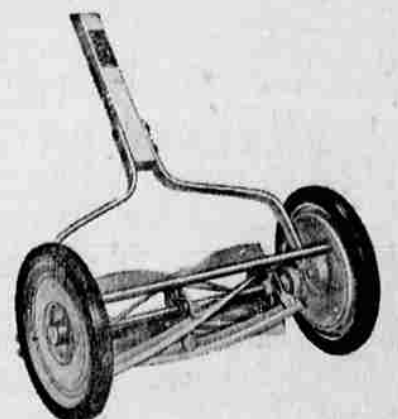

5.95 PLASTIC HOSE—50 FT. 4.99

Bright, colorful 2-ply plastic hose. Resists rot, grease or acids. Lightweight. 5-yr. guarantee. Reg. 8.29, 75 ft. **.744**

REG. 39.95 ELEC. SAW 34.88

6 1/4" Powr-Kraft Saw, light-duty model. Use in home workshops, repair shops. Complete with bevel adjustment.

2.19 SPINNER SPRINKLER 1.88

Six separate streams of water form a gentle, even spray. Aluminum spinner, steel base. Covers 30-ft. diameter.

REG. 3.39 2-Lite FIXTURE 2.88

Modern, bent glass Lighting Fixture. Satin white, wild rose, mist green or sky blue. Uses 50-Watt Bulbs, 14".