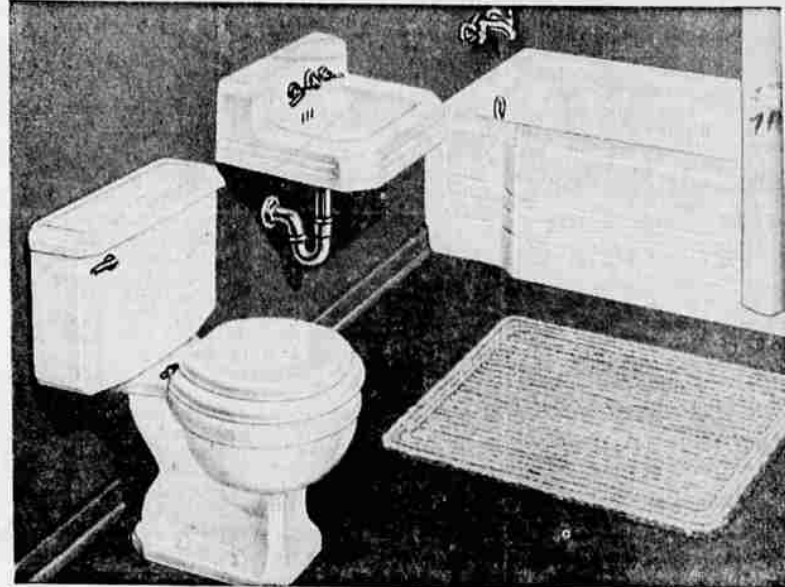

SPRAYER REDUCED

Reg. 67.95 **57.88** With Motor

1/3-HP Piston Paint Sprayer—light-weight and efficient. Compressor displaces 4.0 cu. ft. air per minute at 35 lbs. Has enclosed oil separator and filter. Includes combination-type gun, 15 feet of hose.

CAST IRON BATH OUTFIT \$20 OFF

Add modern beauty and comfort to your bathroom, enjoy important savings at this low sale price—see these top-quality fixtures at Wards. Outfit includes porcelain enameled cast iron tub and lavatory, vitreous china closet with white enameled hardwood seat and all fittings.

WALL TILE—Variety of colors. 10% Off, F.H.A. Terms. No money down. Up to 3 years to pay.

REG. 61.95 SHOWER 54.88

Low-cost, well-built unit makes ideal extra bath for garage, basement. Gray porcelain enameled base resists stains, acids—cleans easily. Husky steel walls have baked-on white enamel finish and are Bonderized to resist rust. Water tight. Complete with curtain, rings, fittings.