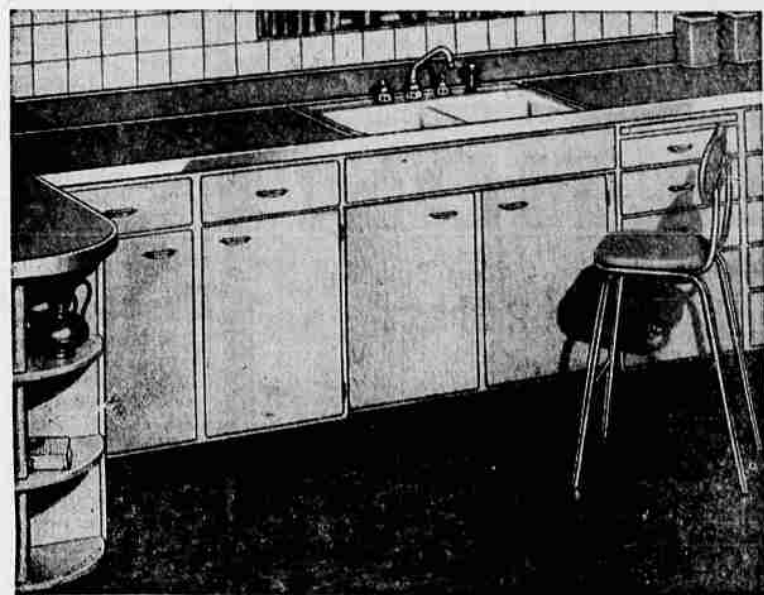

SALE—HOUSE PAINT

Reg. 4.99 **4.54** Gal. in 5's

Super White House Paint—finest quality. Rich in linseed oil for long life. Titanium Dioxide for intense hiding power—stays clean looking. Goes on easily, smoothly. REG. 5.09 single gal. now 4.64

CAST IRON BATH OUTFIT \$20 OFF

Add modern beauty and comfort to your bathroom, enjoy important savings at this low sale price—see these top-quality fixtures at Wards. Outfit includes porcelain enameled cast iron tub and lavatory, vitreous china closet with white enameled hardwood seat and all fittings.

FIR FRONT CABINET 10% OFF

WOOD KITCHEN CABINETS—modern, Fir-front cabinets with rigid mortise-and-tenon joints. Beautifully grained wood can be given a natural finish or finished in white or pastel colors. Top-quality construction. A wider range of sizes.