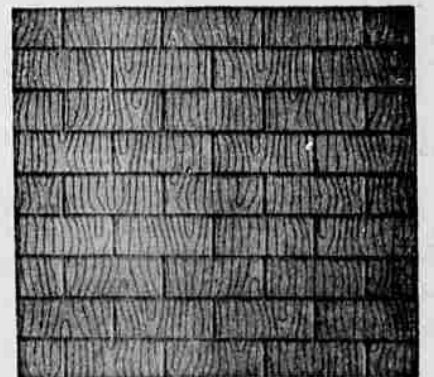

THICK-TAB SHINGLES 10% OFF

Reduced Asphalt Roofing Shingles. Built-up on exposed surface for added protection against wear. Ceramic granules retain color. Available in 11 colors. Rock Wool Insulation—40 lb. bag. 10% off.