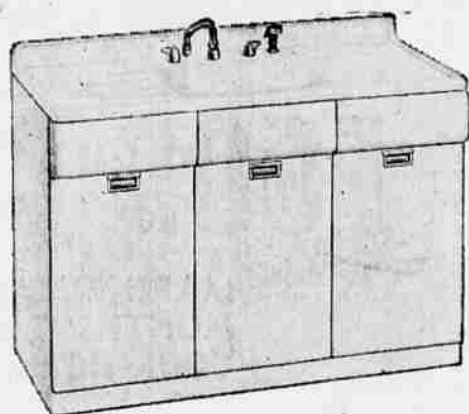

REG. 171.30 BATH OUTFIT

153.88

Add modern beauty and comfort to your bathroom, enjoy important savings at this low sale price—see these top-quality fixtures at Wards... The complete outfit includes porcelain enameled cast iron Tub and Lavatory, vitreous china Closet with hardwood Seat and all Fittings.

94.50 WATER HEATER

79.88

Automatic electric. A snap-action thermostat keeps water at the temperature you want. Heavily insulated to keep water hot and fuel bills down. Convenient drain valve at bottom of tank. A big, 42-gallon size. Galvanized tank with outer jacket finished in baked enamel.

FIR-FRONT CABINETS
10% OFF

Beautifully grained wood cabinets in wide selection of styles to suit your taste—sizes to fit your space. Formation of Linoleum counter top in variety of colors. On FHA terms Nothing down, 3 years to pay.

REG. 120.09 CABINET SINK

Buy on terms **94.75** 10% down

All Steel. 54" porcelain enameled top resists stains and household acids, cleans easily. 2 drawers, 3 compartments—plenty of handy storage space. Recessed toe, knee space. With faucet, strainer, spray.