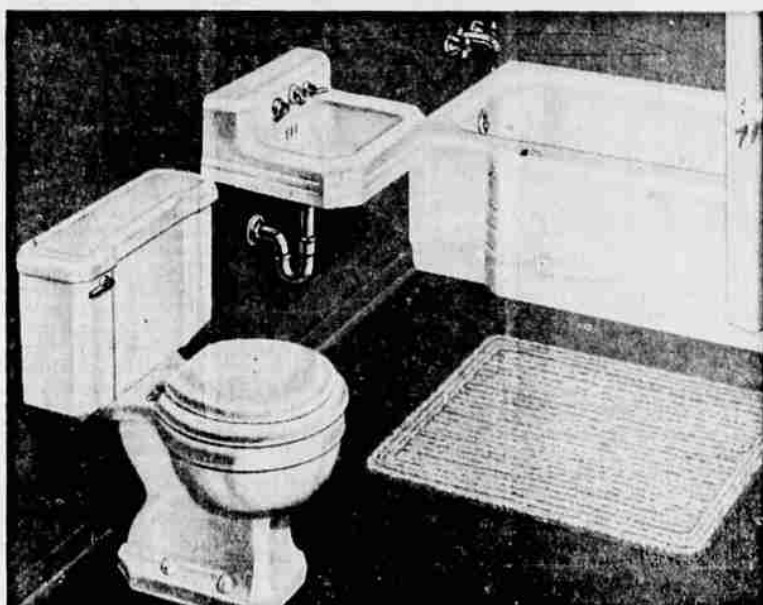

117 S. CENTRAL—MEDFORD

Montgomery Ward

PHONE 2-4241

OPEN TONIGHT TILL 8 P.M.

REG. 38.20 CHINA CLOSET

Special low price **32.88** 10% down on terms

Glass-like surface resists stains and acids, cleans quickly and easily—never wears off. Strong flushing action keeps bowl clean. Complete with white enameled hardwood seat and chromium-plated fittings.

REG. 171.30 BATH OUTFIT

153.88

Add modern beauty and comfort to your bathroom, enjoy important savings at this low sale price—see these top-quality fixtures at Wards... The complete outfit includes porcelain enameled cast iron Tub and Lavatory, vitreous china Closet with hardwood Seat and all Fittings.

REG. 120.09 CABINET SINK

Buy on terms **94.75** 10% down

All Steel. 54" porcelain enameled top resists stains and household acids, cleans easily. 2 drawers, 3 compartments—plenty of handy storage space. Recessed toe, knee space. With faucet, strainer, spray.