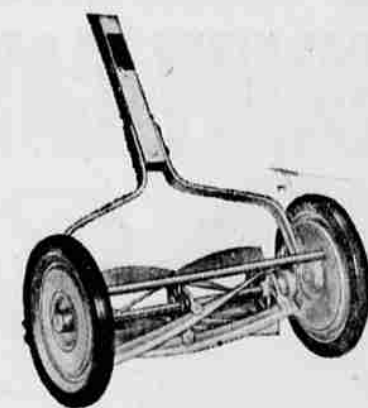

Special Purchase HAND MOWER

Wood handle **17.88** 16-in. blades

Durably constructed throughout. This 5-blade Hand Mower cuts a clean path with minimum effort. Rolls smoothly on plain bearings and semi-pneumatic rubber tires. Enclosed gears won't clog with dirt, grass.

REG. 3.85 WALL PAINT

3.38 gal.

Scrubable flat finish—oil base keeps it tough, elastic. One coat covers. Choice of 14 colors. REG. 1.12 qt. .97c