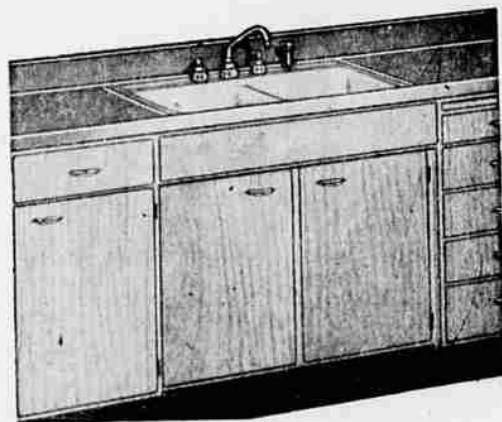

FIR-FRONT CABINETS
10% OFF

Beautifully grained wood cabinets in wide selection of styles to suit your taste—sizes to fit your space. Formation of Linoleum counter top in variety of colors. On FHA terms Nothing down, 3 years to pay.