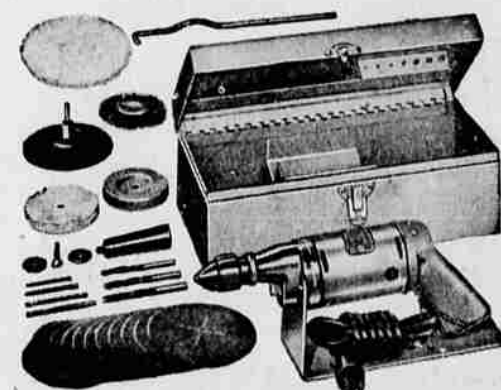

REG. 120.09 CABINET SINK

Buy on terms **94.75** 10% down

All Steel. 54" porcelain enameled top resists stains and household acids, cleans easily. 2 drawers, 3 compartments—plenty of handy storage space. Recessed toe, knee space. With faucet, strainer, spray.

112.50 JET PUMP WITH TANK

97.88

1/4-HP, pumps from a depth of 20 feet. 18-gallon pneumatic tank with a pressure switch setting of 20 to 40 lbs. Automatically self-priming after the initial prime at installation. Compact, quiet, long-lasting—no moving parts below ground. Low priced at Wards.