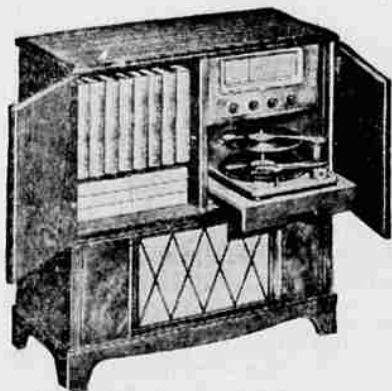

## WARD WEEK

Cut Prices—Special Purchases  
Save Now On Home Furnishings

BUY NOW—PAY LATER ON CONVENIENT MONTHLY TERMS.

REG. 14.85  
TABLE RADIOS  
**12.88**

Brown plastic radio. Built-in antenna—easy-to-read dial. Sleek case.....**12.88**  
15.35 white, red, gray.....**13.88**

72.95 RADIO  
3-SPD. PHONO  
**62.88**

Automatic phono; long-life needle; tone and volume control. Clear-toned radio; luggage-style portable case.

#### REGULAR 239.95 FM-AM-PHONO

Sale Price **199.88** 15% Down, Terms

Airline's finest combination now at important savings. Enjoy concert-clear FM and standard AM broadcasts plus 3-speed automatic phono. 12" speaker—period-styled cabinet of fine mahogany veneers.