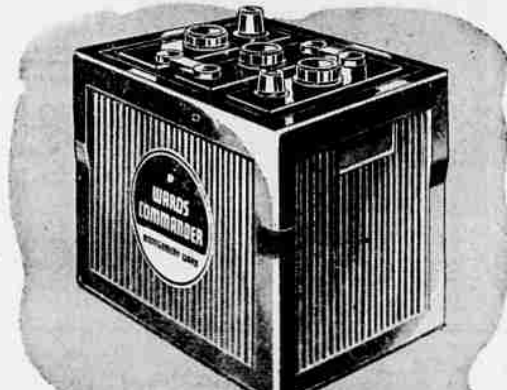

# Montgomery Ward MAY SALE

MANY TIMELY SAVINGS! CHECK THEM ALL!  
BUY NOW! HURRY IN... SALE ENDS SATURDAY!

**SALE! GUARANTEED 12 MONTHS**  
It costs so little for carefree summer driving with Wards Commander! 80 ampere-hour capacity, 39 plates equals other batteries selling for much more!  
**688**  
Exchange Fits most cars