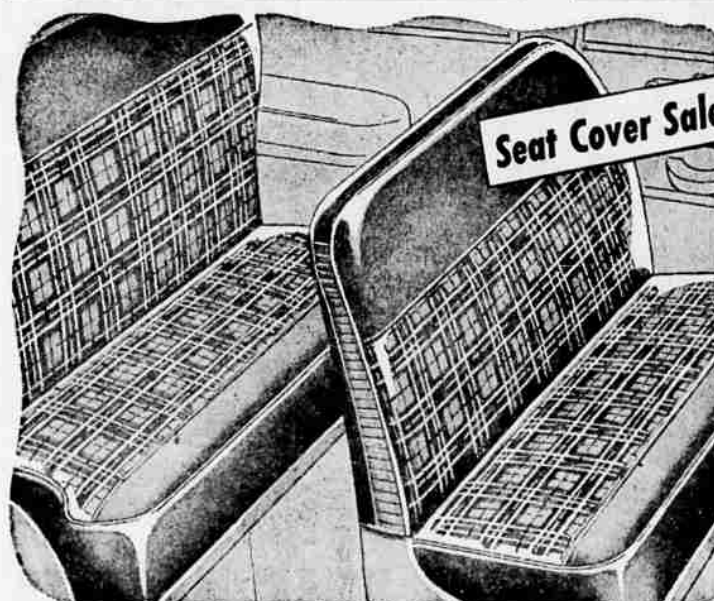

**PRICE SLASHED ON MODERN, BEAUTIFUL 3-PIECE OUTFIT!**

REG. 137.65 TOP QUALITY SET NOW AT BIG SAVINGS!

10% down, balance on monthly terms!  
**124<sup>88</sup>**

Sturdy 5-foot steel tub built low and flat for comfort and safety—6-inch wide ledge-seat for convenience. New design steel lavatory has handy toilet-article ledge. Tub and lavatory covered with smooth acid-resisting porcelain-enamel. Stainless vitreous china closet, complete with seat!

**Seat Cover Sale!**

**SARAN WOVEN PLASTIC**  
REGULARLY 22.50

**2088**

Sedan  
Sale prices Four Days Only!  
● Sale! Best Fiber, Sedan.....13.44  
● Sale! Best Fiber, Coupe.. 6.38  
Your choice of covers to beautify and protect your car interior — at real money-saving prices! SARAN woven plastic—“built-in” colors can't fade, run or stain. Saran can't scuff or get threadbare. Wards Best Quality Fiber—for outstanding wear and beauty at an extra low price!