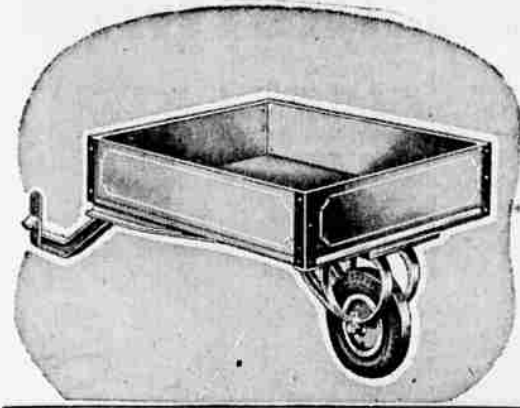

**PRICE SLASHED ON MODERN, BEAUTIFUL 3-PIECE OUTFIT!**

REG. 137.65 TOP QUALITY SET NOW AT BIG SAVINGS!

10% down, balance on monthly terms!  
**124<sup>88</sup>**

Sturdy 5-foot steel tub built low and flat for comfort and safety—6-inch wide ledge-seat for convenience. New design steel lavatory has handy toilet-article ledge. Tub and lavatory covered with smooth acid-resisting porcelain-enamel. Stainless vitreous china closet, complete with seat!

**Seat Cover Sale!**

**SARAN WOVEN PLASTIC**  
REGULARLY 22.50

**2088**

Sedan  
Sale prices Four Days Only!  
● Sale! Best Fiber, Sedan.....13.44  
● Sale! Best Fiber, Coupe.. 6.38  
Your choice of covers to beautify and protect your car interior — at real money-saving prices! SARAN woven plastic—“built-in” colors can't fade, run or stain. Saran can't scuff or get threadbare. Wards Best Quality Fiber—for outstanding wear and beauty at an extra low price!

**72.95 PORTABLE ELECTRIC SAW**  
Save now! Wards 8 1/2" saw gives you greater capacity, greater wood-cutting speed at lowest cost! 3 1/16" straight cut; bevel and depth adjustments.  
**68<sup>88</sup>**  
Alum. Housing