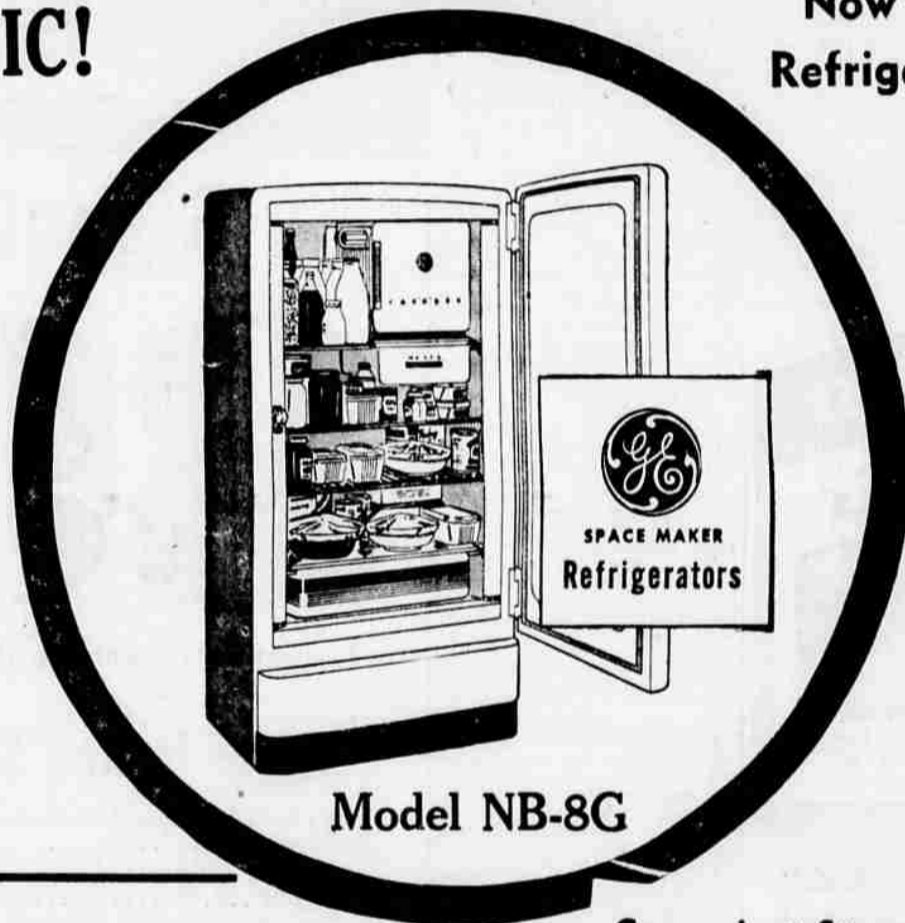

MR. and MRS. MEDFORD

LOOK at this Big New

GENERAL  ELECTRIC

SPACE-MAKER

8.1 CUBIC FOOT Refrigerator

It's... **TERRIFIC!**

Now You Can Have the Refrigerator You've Waited for

IMMEDIATE DELIVERY

Any Place in Southern Oregon!

JUST PICK OUT THE MODEL YOU LIKE—WE'LL DELIVER IT TO YOUR HOME THE SAME DAY

11 Other GE Models to Choose From—All Low Terms

Model NB-8G

● BIG!

More than 8 cu. ft. of refrigerated storage space — full 14 square ft. of shelf space for your foods. Actually holds 1/3 more food than other models occupying the same floor space.

● NEW!

Deluxe work-saving features at a dollar saving price... full width vegetable drawer, big and deep meat drawer, lots of high bottle storage, stainless steel freezer, Tel-a-Frost indicator.

● DEPENDABLE!

It's powered by the world famous General Electric sealed-in steel refrigerating unit. Backed by a 5-year protection plan.

PAY DOWN ONLY...

\$ 24.75

\$ 2.35

A WEEK

Less than some People Pay for Ice

Convenient Storage Space