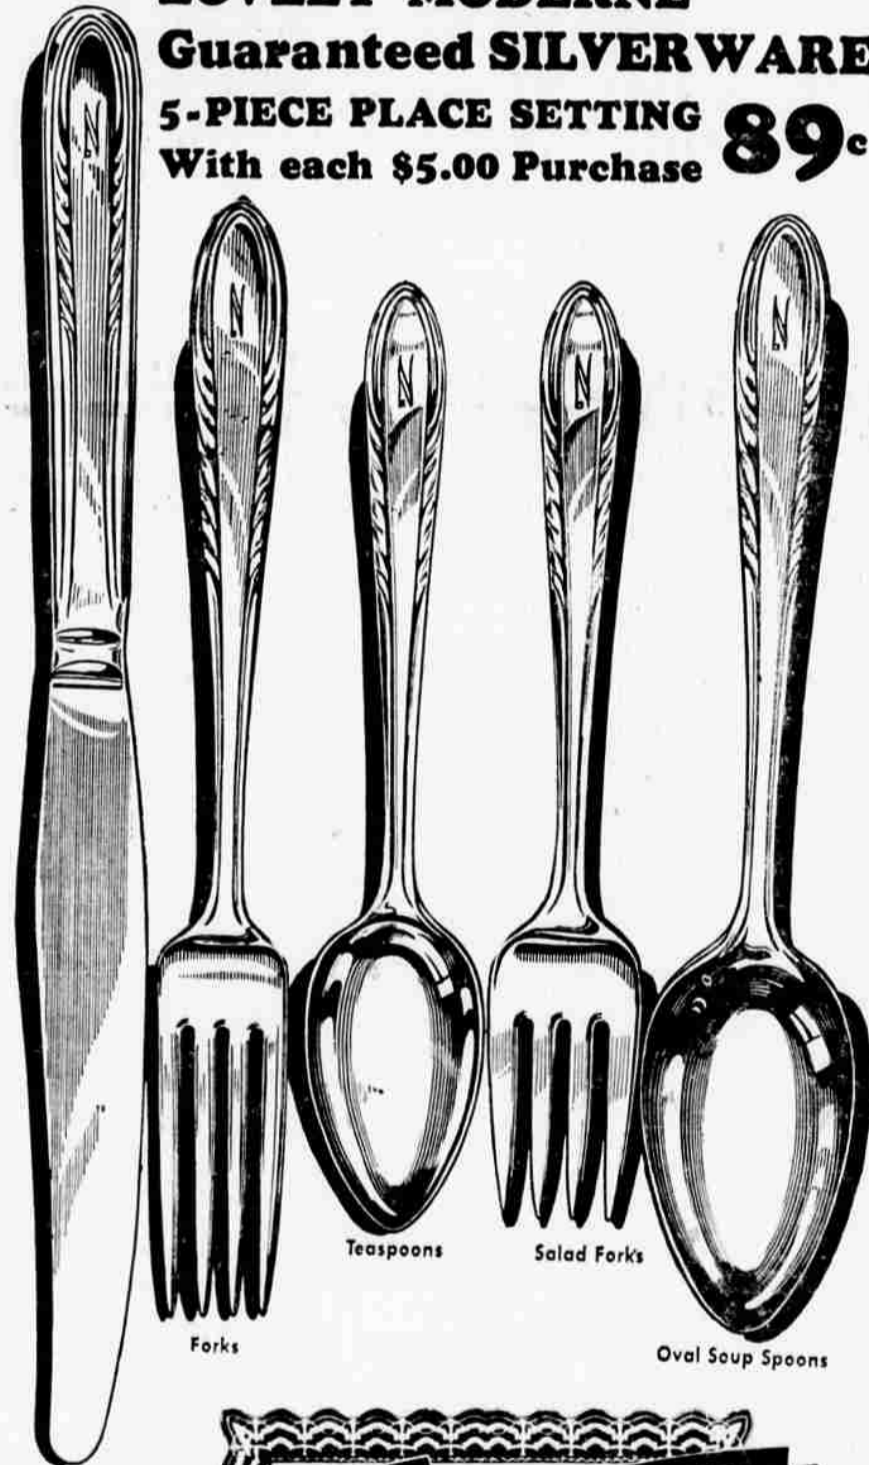

MEAT PRICES Friday & Saturday Only

LOVELY MODERNE Guaranteed SILVERWARE 5-PIECE PLACE SETTING 89c
With each \$5.00 Purchase

Dinner Knives

Forks

Teaspoons

Salad Forks

Oval Soup Spoons

Just Think—You Can Get A Service for Six — 30 Pieces—For Just \$5.34. Purchases In All Departments Count On Your Punch Cards