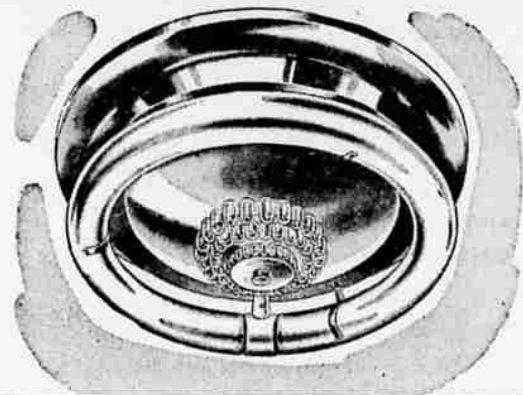

7.75 INSTANT START FLUORESCENT

No flicker... no waiting! Throws cheerful light instantly at flick of a switch. Gleaming chrome, sparkling ornament. **6.88**

Reg. 2.98 Copper Porch Lite.....1.99 With 32W bulb