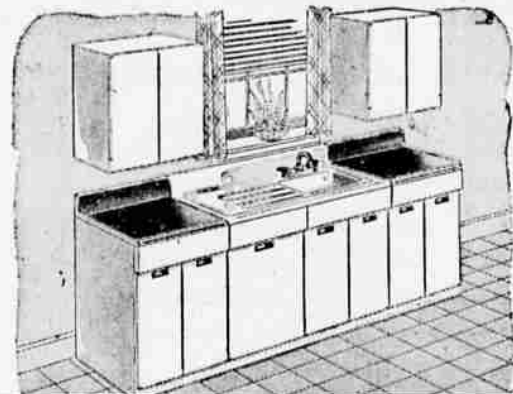

5-PC. CABINET OUTFIT REDUCED

Save up to 30% over nationally-advertised sets. 42" steel cabinet sink, two 24" base cabinets, two 24" wall cabinets, fittings. **235.00** 10% down, balance monthly on terms!