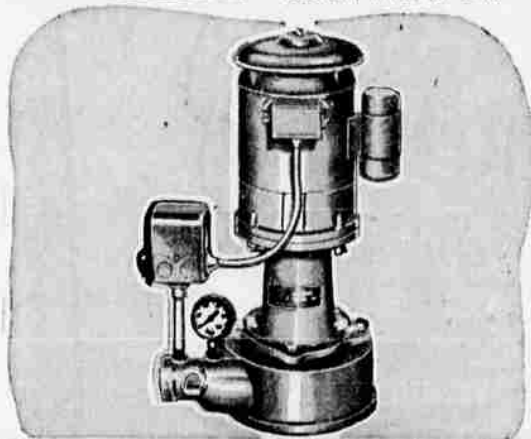

1/2 H.P. DEEP-WELL JET PUMP!

Will pump from a depth of 80 feet! Jet pumps have no moving parts below ground. Give you quiet, efficient operation. Priced low. Regular 108.50. **98.88**

RUGGED STEEL WHEELBARROW

3 cu. ft. cap. **10.88**

Lightweight tubular frame... seamless-steel tray! Has smooth-rolling 10x2.75 rubber tire.

FLEXIBLE PLASTIC HOSE

25-ft. length **3.44**

STEEL SCREEN WIRE FOR LESS!

Running foot **6 3/4c**

1/4" ELECTRIC DRILL, PORTABLE

11.88 Low priced!