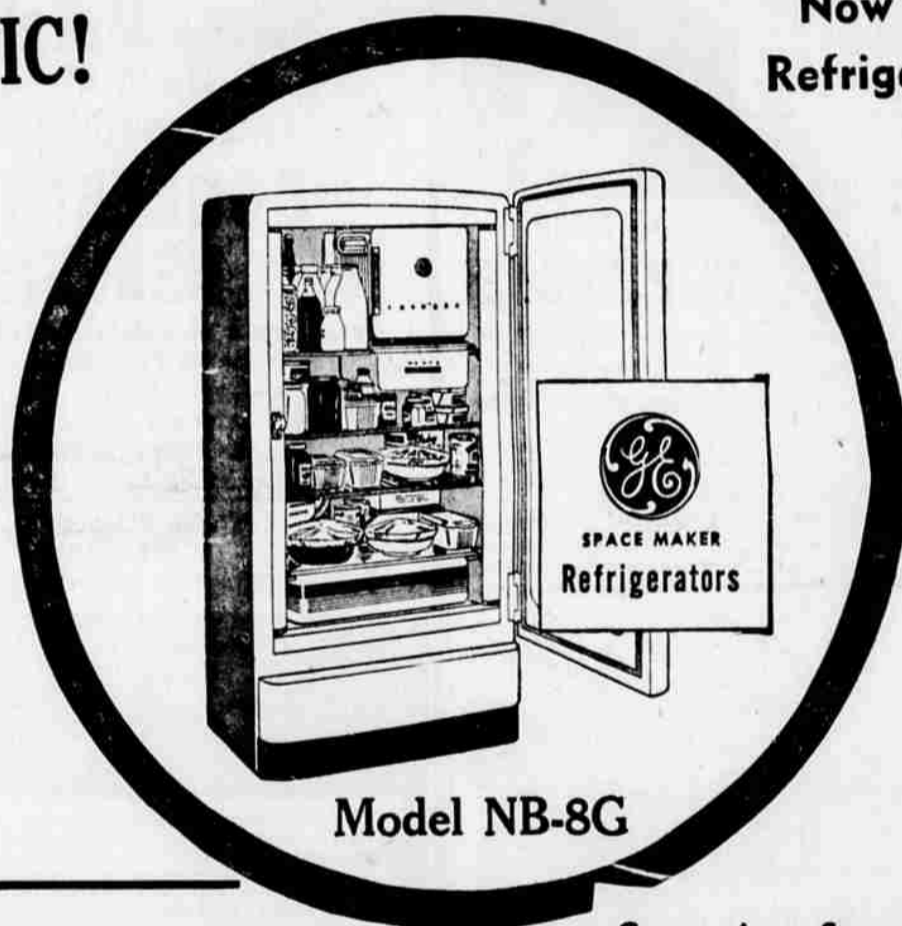

MR. and MRS. MEDFORD
LOOK at this Big New

GENERAL  ELECTRIC

SPACE-MAKER

8.1 CUBIC FOOT Refrigerator

It's ...
TERRIFIC!

Now You Can Have the
Refrigerator You've Waited for

IMMEDIATE DELIVERY

Any Place in Southern
Oregon!

JUST PICK OUT THE MODEL YOU LIKE—
WE'LL DELIVER IT TO YOUR HOME THE
SAME DAY

11 Other GE Models to
Choose From—All Low Terms

Model NB-8G

● BIG!

More than 8 cu. ft. of refrigerated storage space — full 14 square ft. of shelf space for your foods. Actually holds 1/3 more food than other models occupying the same floor space.

● NEW!

Deluxe work-saving features at a dollar saving price ... full width vegetable drawer, big and deep meat drawer, lots of high bottle storage, stainless steel freezer, Tel-a-Frost indicator.

● DEPENDABLE!

It's powered by the world famous General Electric sealed-in steel refrigerating unit. Backed by a 5-year protection plan.

PAY DOWN ONLY ...

\$ 24.75

\$ 2.35

A WEEK
Less than
some
People
Pay for
Ice

Convenient Storage Space