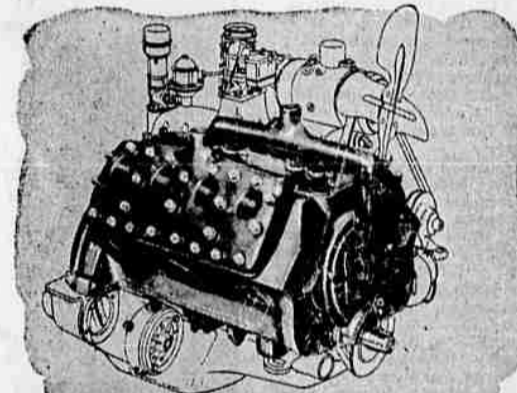

REBUILT MOTOR PRICES SLASHED!

Ford, Chevrolet, Dodge, Plymouth owners! Completely rebuilt—like-new performance. Fully tested, fully guaranteed. Convenient Terms.

112⁵⁰

and up
Exchange Price

CANNON NEW BATH
TOWEL **25c**

Outstanding Buy

Thick thirsty terry in a novel checked pattern... rose, green, blue or yellow. 20 x 40 inches.

SPORT KING M/62
FLY REEL **3.77**

50-yds. capacity

Silent wind, automatic, positive brake, friction clutch. Aluminum frame, chromed line guard.

SPORT KING "30"
FLY ROD **7.44**

8 1/2, 9-ft.

Lengths
Tonkin cane bamboo, with extra tip; medium action. Nickel-plated reel seat and ferules.

117.50 SEA KING
5 H.P.* **108⁸⁸**

Automatic rewind starter! 360° full pivot reverse! Only 45 lbs. *O.B.C. Rated at 4000 rpm.