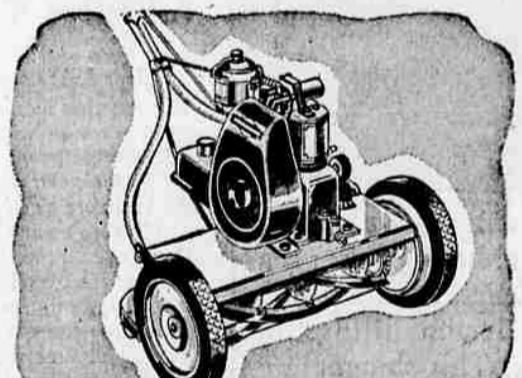

SAVE $10 TO $20 ON GAS MOWER

18" mower priced to save you many dollars! Big easy-starting 1-HP 4 cycle motor; semi-pneumatic rubber tires; self-adjusting reel bearings.

78⁵⁰

Special Purchase