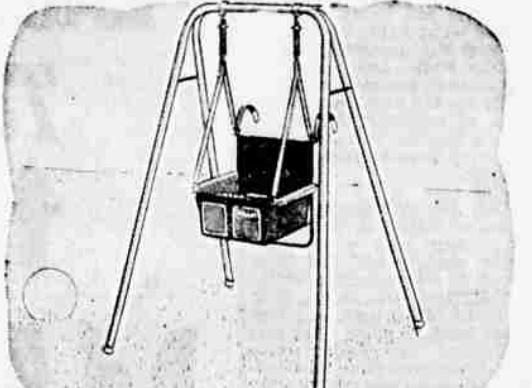

7.49 SWING AND FOLDING STAND

Roomy swing equipped with rubber covered arms for use in auto. Sturdy tubular steel stand, folds for storage. Play beads, arm rests and safety belt. **6.44** Ward Week price!

Save at Wards!

REGULAR 19.95 SIX-WAY FLOOR LAMP 16.88

Now Reduced!
Buy this handsome floor lamp at this Ward Week cut price! 3 candle arms plus 100-200-300 watt mogul socket. 3 1/2" Onyx insert in base. hand made, celanese shade, braided trim.