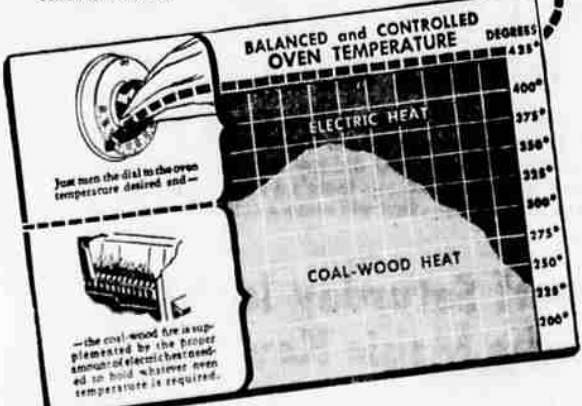

Yes, this marvelous Monarch Range takes ALL the guess-work out of electric and fuel baking. If your recipe calls for 425 degrees heat you just set the dial at 425 degrees and your oven is automatically held at that temperature. You no longer need to keep close watch over your fuel fire or over-heat your kitchen—the control does all the watching—and baking results are PERFECT—either with fuel or electricity.