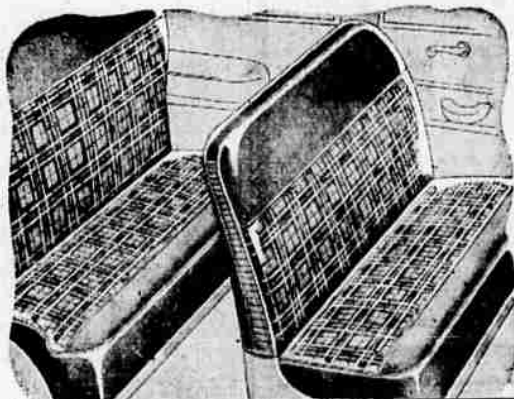

**SALE! FIRST QUALITY NYLONS—15 AND 30 DENIER, 51 GAUGE**

Full-fashioned  
... First Quality **84<sup>c</sup>**

Stock up now! Made by the finest manufacturers, these stockings are identical with famous-name nylons selling for much more. Clear-even-knit nylon, full fashioned for perfect fit, comfort. New Spring shades to blend with fashions most popular colors. 8 1/2 to 10 1/2.

**Outstanding Buy**

REGULAR 2.29  
BLUE JEANS AT  
REAL SAVINGS

**2.08**

Specialty priced

Sturdy 8-oz. denim is Sanforized (1% shrinkage). Full cut for comfort. Yoke back means smooth fit. Copper riveted for extra strength. Hurry for yours, and save! 22 1/2-34 in. waist.

**Sale Priced!**

SAVE ON THESE 3.29 SANDALS AND PLAYSHOES FOR CHILDREN

Good quality Green Bands, at an extra low price! **2.88**

Now, right at the start of the warm weather season, we've slashed the price of these airy leather shoes that children love to wear! But hurry... they'll go back to regular price when Ward Week ends. In patent, brown or white, with flexible Ward-o-life soles. Sizes 8 1/2-3.