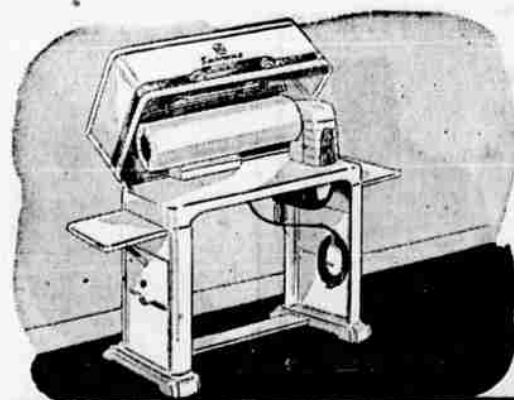

SUPREME QUALITY M-W IRONER

M-W saves you time and work! Takes half the time of hand methods. Easy finger tip or knee control; automatic heat control. 2 ironing speeds and press. **154⁹⁵**

2.29 LUNCH KIT REDUCED 1.88

Sanitary, enameled metal box keeps foods fresh. Pint vacuum bottle clamps in lid.

1.98 ROLLER SKATES REDUCED! 1.78

Ball bearing wheels, nickel-plated chassis. Rubber cushioned trucks, leather straps.

3.19 TACKLE BOX REDUCED 2.88

Sturdy, all-steel box, tan enameled finish. Cantilever trays hold all your equipment!

117.50 SEA KING 5 H. P. 108⁸⁸

Automatic rewind starter; 360° full pivot reverse! Only 45 lbs. *O.B.C. Rated at 4000 rpm.

1.89 BIKE TIRE REDUCED 1.47

Wards "Air-Cushion" balloon. 2-ply cord—resists punctures! 1.05 Balloon Tube 88c

WARD WEEK ONLY CUT-PRICED 16 1/2^c

PREMIUM GRADE Vitalized. NEW, improved! None finer—keeps motor clean, powerful.