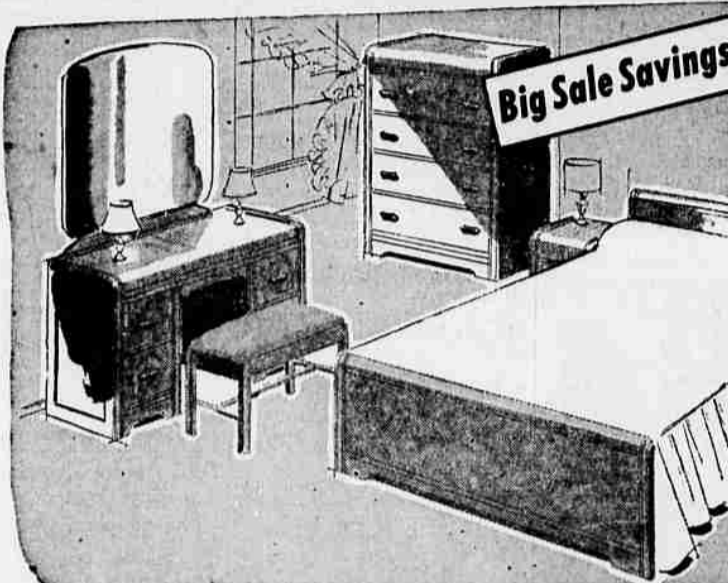

REG. 104.95 BEDROOM

3-PIECE GROUP

94⁸⁸

- Smooth Walnut sheen finish
- Rolled Waterfall style tops

Ward Week cut-price! A full size double bed, large four-drawer chest and roomy vanity with Plate Glass mirror. Drawers lockjointed, center guided for easy sliding. Constructed of imported Veneers, finished in Walnut. Attractive Plastic drawer pulls. Bench, 7.88; Stand, 11.88

OUTSTANDING VALUES

24x36" **2.66**

Ward Week Only
Cushion-soft, thickly tufted cottons! 5 exciting colors! Rubberized non-skid backing!

REDUCED **1.48**

Regularly 1.79
Large 4" mirror, gleaming chrome finish. Easily installed on door edge—fits either side.

REEL **2.99**

100-yd. Capacity
Non-backlash, with adjustable casting drag. Chrome-plated. Phosphor bronze bearings.

ROD **2.44**

Extends to 8 1/2"
Handy to carry—use as a bait rod or for fly casting. 3-joint steel tip, snake guides.

RIFLE **27.44**

Buy on terms!
22 Automatic, repeater, single shot! Holds 15 long rifle, 17 long, 21 short cartridges.

GLOVE **4.58**

Full size Pro-Model
New 4-finger style. Select cowhide, oiled. Full leather lined. Solid web, laced fingers.

WHEEL **10.88**

Sale Priced!
Ball bearing front wheel, adj. seat, handlebars, 1-inch tires.
12-in. 9.88—20-in. 12.24

REG. 31.75 **29.44**

Save extra NOW
3" bonnet polishes and sands floors, woodwork, cars! 115-V, 60 cycle AC-DC motor.

REDUCED! **15.88**

18" cut
Lightweight, smooth and quiet . . . so easy to operate! Enclosed gears, rubber tires.

OVER 15% **78c**

Save extra!
Compare quality . . . low price! 16-oz. drop-forged steel head. Balanced hickory handle.