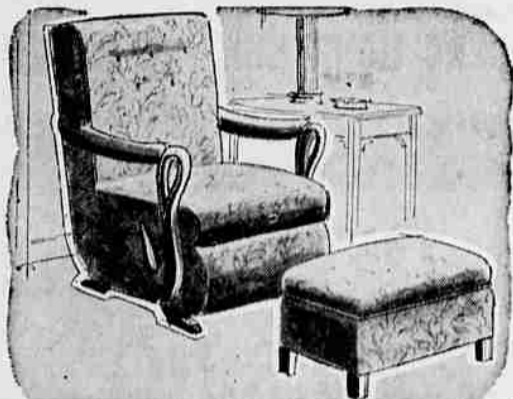

# WARD WEEK

WHEN ALL AMERICA SHOPS AND SAVES!

117 SOUTH CENTRAL  
TELEPHONE 2-6241

GREATEST SALE OF THE YEAR NOW IN FULL SWING!

RED TAG SPECIALS

69.95 FRIEZE ROCKER, OTTOMAN

Tilt-chair, platform rocker combination. Tilt chair to desired position, push lever to lock . . . release to get platform rocker motion. Spring seat, back.