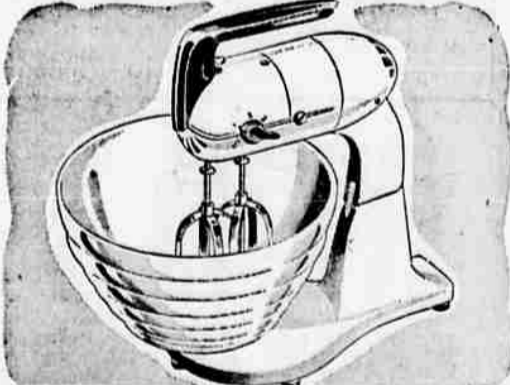

Ward Week only! Stain-resisting porcelain-enameled 5-ft. tub, new design lavatory. Stainless, vitreous china lavatory with seat. Chromed fittings!

**120<sup>88</sup>**

REG. 111.60 STEEL 54-INCH SINK

"Buy" of the year! Giant storage, toe and knee space. 63 1/2 sq. in. porcelain enameled top resists stain. Baked-on enameled cabinet, chrome fittings.

**96<sup>88</sup>**

COMPARE AT 9.95 . . . ALL STEEL

With perforated top for faster, cooler ironing! Opens, closes automatically! Rubber feet—won't creep.  
2.49 Pad & Cover . . . 1.99 Enameled finish!

**6.44**