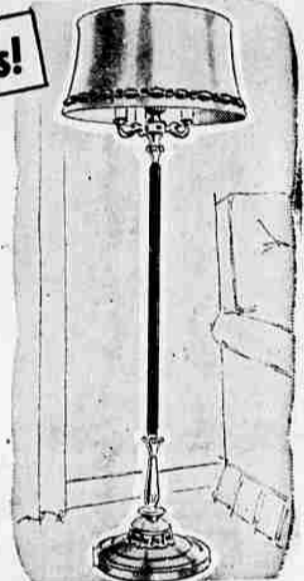

30% 42" extension type table, opens to 30x52". Micalite Laminated Plastic top, chrome plated legs. 4-leg style chairs, durable Duran Plastic covered.

**67<sup>88</sup>**

Save at Wards!

REGULAR 19.95 SIX-WAY FLOOR LAMP

**16.88**

Now Reduced!

Buy this handsome floor lamp at this Ward Week cut price! 3 candle arms plus 100-200-300 watt mogul socket. 3 1/2" Onyx insert in base. Hand made, celanese shade, braided trim.

CASH-IN ON THE HUNDREDS OF WARD WEEK SAVINGS NOW OFFERED

Ward Week only! Stain-resisting porcelain-enameled 5-ft. tub, new design lavatory. Stainless, vitreous china lavatory with seat. Chromed fittings!

**120<sup>88</sup>**

REG. 111.60 STEEL 54-INCH SINK

"Buy" of the year! Giant storage, toe and knee space. 63 1/2 sq. in. porcelain enameled top resists stain. Baked-on enameled cabinet, chrome fittings.