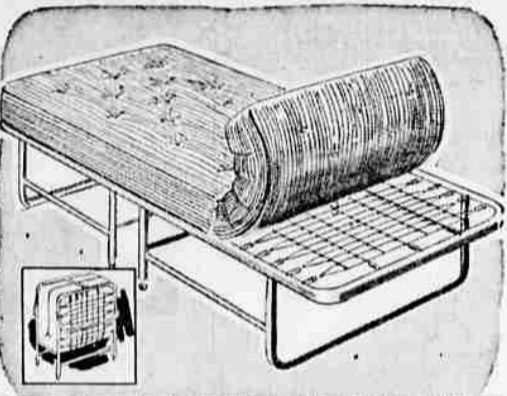

SAVE! 16.95 MOWER

REDUCED! **15.88**

18" cut  
Lightweight, smooth and quiet . . . so easy to operate! Enclosed gears, rubber tires.

95c HAMMER REDUCED

OVER 15% **78c**

Save extra!  
Compare quality . . . low price! 16-oz. drop-forged steel head. Balanced hickory handle.