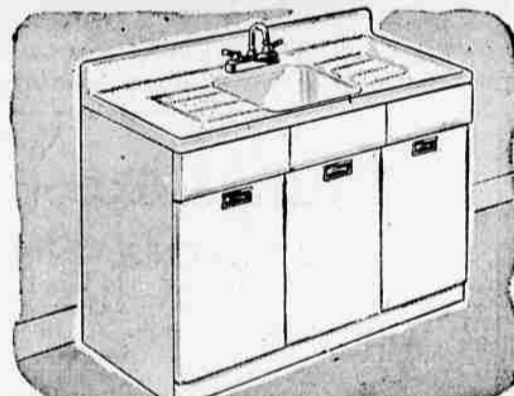

6.90 HEX SHINGLES CUT-PRICED

Save extra during Ward Week! Rugged ceramic-surfaced asphalt—give you attractive roof that lasts years—keeps color. \*Covers 100 square ft.

**6.21**  
*sq. \**

137.02 STEEL BATHROOM OUTFIT

Ward Week only! Stain-resisting porcelain-enameled 5-ft. tub, new design lavatory. Stainless, vitreous china lavatory with seat. Chromed fittings!

**120<sup>88</sup>**

REG. 111.60 STEEL 54-INCH SINK

"Buy" of the year! Giant storage, toe and knee space. 63 1/2 sq. in. porcelain enameled top resists stain. Baked-on enameled cabinet, chrome fittings.