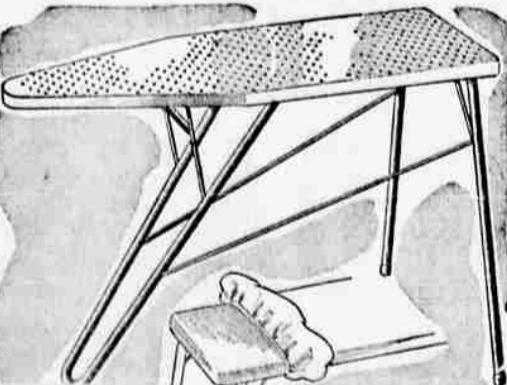

6.90 HEX SHINGLES CUT-PRICED

Save extra during Ward Week! Rugged ceramic-surfaced asphalt—give you attractive roof that lasts years—keeps color. \*Covers 100 square ft.

**6.21**  
*sq. \**

137.02 STEEL BATHROOM OUTFIT

Ward Week only! Stain-resisting porcelain-enameled 5-ft. tub, new design lavatory. Stainless, vitreous china lavatory with seat. Chromed fittings!

**120<sup>88</sup>**

REG. 111.60 STEEL 54-INCH SINK

"Buy" of the year! Giant storage, toe and knee space. 63 1/2 sq. in. porcelain enameled top resists stain. Baked-on enameled cabinet, chrome fittings.

**96<sup>88</sup>**

COMPARE AT 9.95 . . . ALL STEEL

With perforated top for faster, cooler ironing! Opens, closes automatically! Rubber feet—won't creep.  
2.49 Pad & Cover . . . 1.99 Enameled finish!

**6.44**