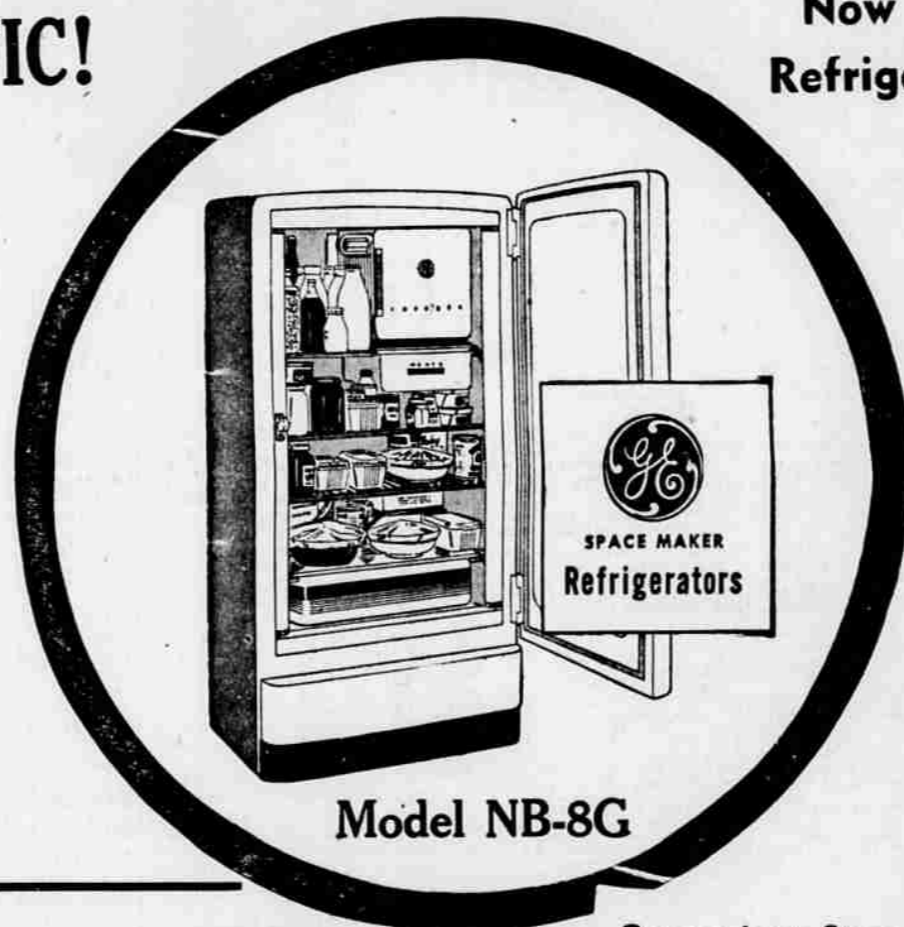

# SPACE-MAKER

8.1 CUBIC FOOT  
Refrigerator

It's...  
**TERRIFIC!**

Now You Can Have the  
Refrigerator You've Waited for

## IMMEDIATE DELIVERY

Any Place in Southern  
Oregon!

JUST PICK OUT THE MODEL YOU LIKE—  
WE'LL DELIVER IT TO YOUR HOME THE  
SAME DAY

11 Other GE Models to  
Choose From—All Low Terms

Model NB-8G

### ● BIG!

More than 8 cu. ft. of refrigerated storage space — full 14 square ft. of shelf space for your foods. Actually holds 1/3 more food than other models occupying the same floor space.

### ● NEW!

Deluxe work-saving features at a dollar saving price... full width vegetable drawer, big and deep meat drawer, lots of high bottle storage, stainless steel freezer, Tel-a-Frost indicator.