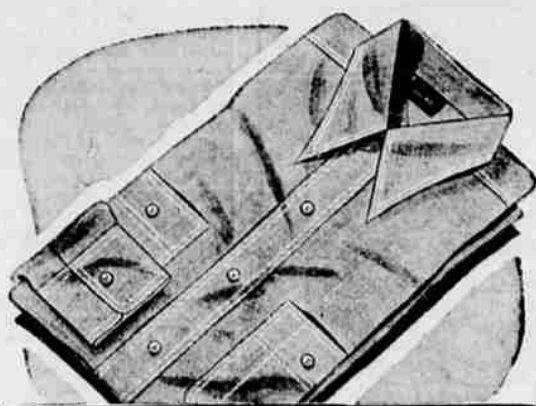

Men's Polo Shirt

Pocket style, crew neck. Colors white, blue maize. S. M. L. Drastically reduced! **2 for \$1**

Reg. 1.29 Homesteader

Choice of blue Chambray or grey Covert. Sanforized! 14½ to 17. **\$1**