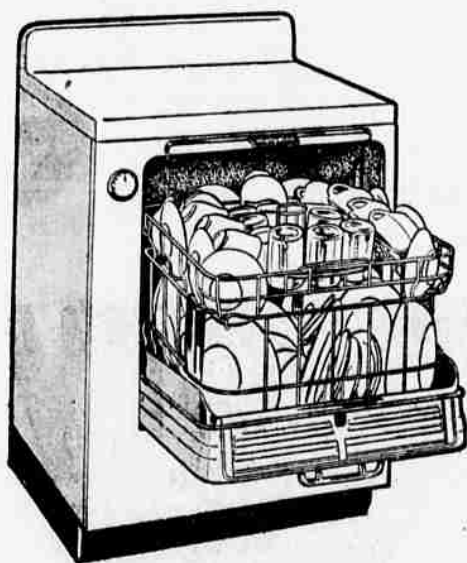

Hotpoint

EVERY WOMAN IN SOUTHERN OREGON WILL BE INTERESTED IN THIS IMPORTANT ...

Announcement

Your Favorite Electric Store

TROWBRIDGE & FLYNN ELECTRIC COMPANY

MODEL RB 36
\$49.95 Down
\$9.50 Month

MODEL MC 12
\$57.95 Down \$11.03 Month

MODEL RC 14
With Push Button Control
\$59.95 Down
\$11.40 Month

MODEL EK 8
8 Cubic Feet
\$64.00 Down
\$12.12 Month

MODEL EGS 8-3
8.36 Cubic Feet
\$79.75 Down \$15.20 Month

MODEL LC 2
AUTOMATIC
\$59.95 Down
\$11.40 Month