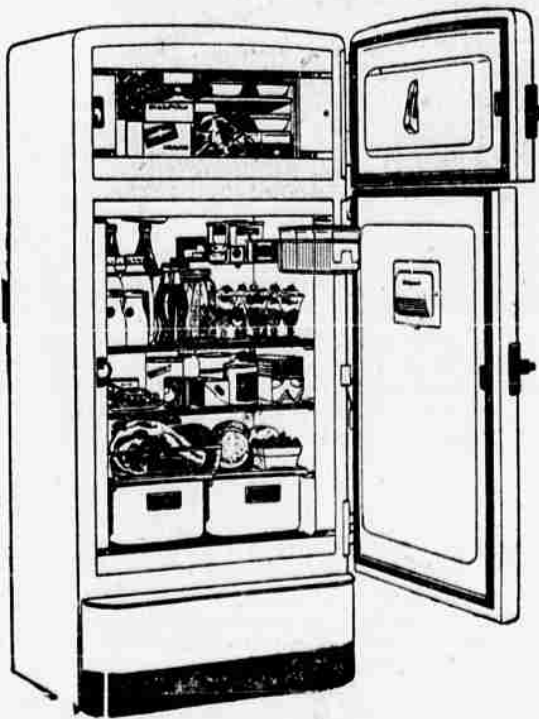

MODEL RC 14
With Push Button Control
\$59.95 Down
\$11.40 Month

MODEL EK 8
8 Cubic Feet
\$64.00 Down
\$12.12 Month

MODEL EGS 8-3
8.36 Cubic Feet
\$79.75 Down \$15.20 Month

MODEL LC 2
AUTOMATIC
\$59.95 Down
\$11.40 Month