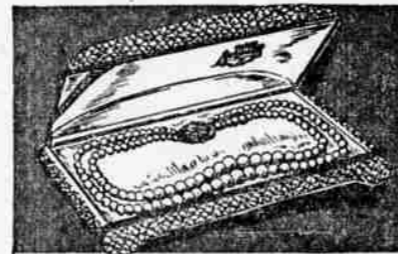

FORESTER JEWELERS

FOR THE MERRIEST CHRISTMAS IN OVER FIVE YEARS

FORESTER JEWELERS

EXPRESS YOUR SENTIMENTS WITH JEWELRY GIFTS

GIFTS of JEWELRY

to be TREASURED ALWAYS

BRIDAL DUETTE

$49⁵⁰

Tax Incl.

From FORESTER JEWELERS

Long awaited... here at last... a real old fashioned "piece on earth" Christmas... with eyes brighter and hearts lighter than they have been in five long years. This is the Christmas that you'll want to make doubly memorable with gifts of fine jewelry for those you love best.

Large assortment of cigarette lighters. From

$1⁹⁵

17⁷⁵

$14⁷⁵

DIAMOND BRIDAL DUETTE

$69⁵⁰

Glorious Solitaire

$49⁵⁰

Tax Incl.

PERFECT HARMONY

$295⁰⁰

Tax Incl.

$59⁵⁰

Tax Incl.

$99⁵⁰

Tax Incl.

Stunning diamond solitaire of rare brilliant mounting in rare fully ample mounting.

$49⁵⁰

Tax Incl.

Birthstone ring for ladies in 10K gold mounting.

$7⁹⁵

Tax Incl.

$49⁵⁰

Tax Incl.

$33⁷⁵

Tax Incl.

Man's watch with 17 jewel movement.

$29⁷⁵

Tax Incl.

Massive 10K ring for men. Handsome!

$19⁷⁵

Tax Incl.

Ladies gold filled Locket and pin. Tax Incl.

$9⁹⁵

Tax Incl.

Ladies 10K Eastern Star Ring. Tax Incl.

$17⁷⁵

Tax Incl.

Ladies 10K gold Crucifix with long chain. Tax Incl.

$12⁷⁵

Tax Incl.

$7⁹⁵

Tax Incl.

$19⁷⁵

Tax Incl.

$14⁷⁵

Tax Incl.

Rosaries. Handsomely boxed for gift giving.

$7⁹⁵

Tax Incl.

$2⁹⁵

Tax Incl.

$14⁷⁵

Tax Incl.

$19⁷⁵

Tax Incl.

$5⁹⁵

Tax Incl.

Gleaming Salt and Pepper Shakers. Per set.

$1⁹⁵

Tax Incl.

Ladies 10K gold Locket and Chain. Tax Incl.

$19⁷⁵

Tax Incl.

Budget TERMS AT NO EXTRA COST! NO INTEREST! NO CARRYING CHARGE! NO RED TAPE!

YOUR FORESTER GIFT
Attractively wrapped in Yuletide fashion... all ready for the tree. Just another friendly Forester service. And Don't Forget—
A SMALL DEPOSIT WILL HOLD THE GIFT OF YOUR CHOICE UNTIL CHRISTMAS!

OPEN DAILY 9 A.M. to 6 P.M. SATURDAYS 9 A.M. to 8:30 P.M.