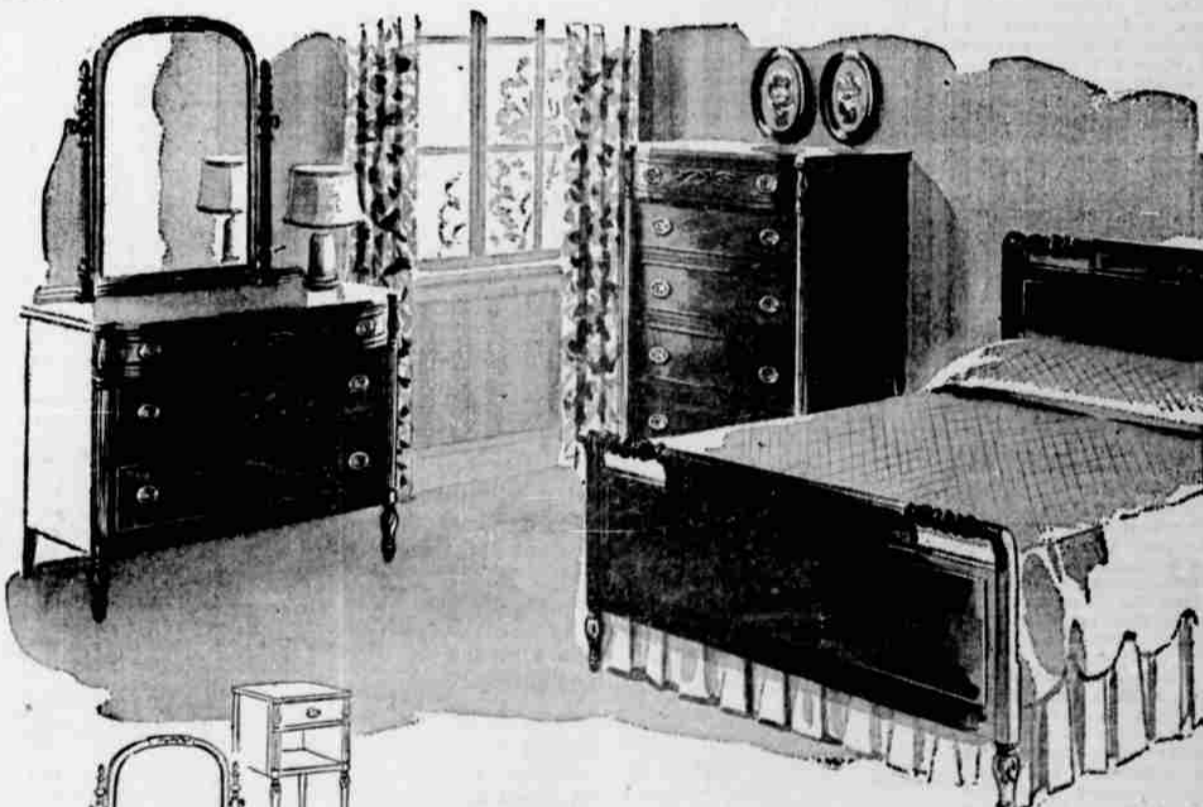

English Lounge Chair, 39.00 Chair-side Table, 16.95 Pull-up Chair, 32.00  
 Cocktail Table, 9.95 Table Lamps, ea. 7.95, pr. 15.90 Mirror, 24.95

Combining Hepplewhite and Duncan Phyfe Styles  
**18th CENTURY DINING ROOM**

**99<sup>95</sup>** 8 Piece Suite  
 \$8 Monthly, Small Carrying Charge

Fine, swirl figured Mahogany veneer on fronts! Structural parts of hardwood! Chairs are of hardwood, beautifully finished in Mahogany. Antiqued metal table feet and drawer pulls! You'll be proud of such quality NOW—next year—and 10 years from now this dining room will continue to lend dignity and beauty to your home! That's because Hallmark Quality Furniture is STYLED FOR THE YEARS and built to last! Credenza Buffet, Table, Shield back arm chair and 5 side chairs!

Regular China, 34.95 Breakfront China, 42.95 Leg Buffet, 27.95

Finest American Adaptation—  
**SHERATON BEDROOM SUITE**

**89<sup>95</sup>** Panel Bed, Dresser and Chest

Mahogany veneers and hardwood—fashioned by master-craftsmen into American Sheraton at its best! Hallmark Quality shows in every piece—in the warm glow of Mahogany, finished wax smooth. Dustproof construction. All drawers are center-guided to open easily. Mirrors are flawless plate-glass.