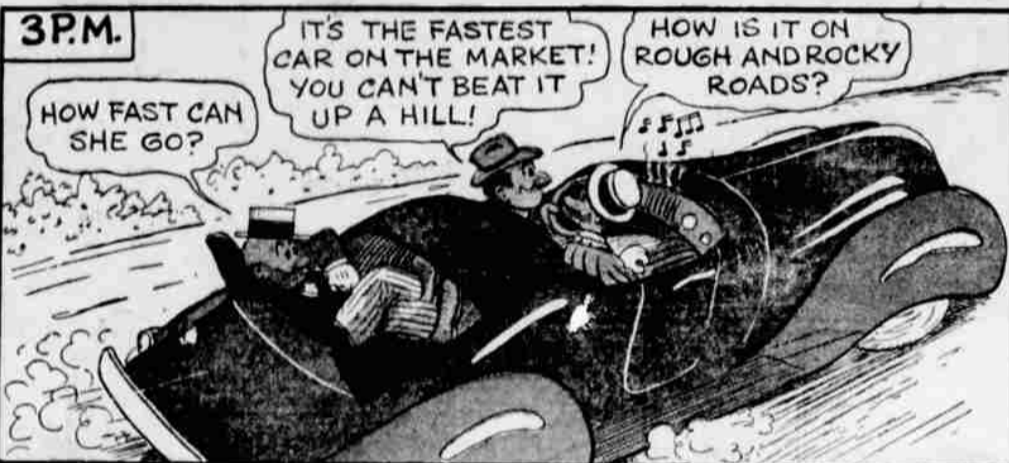

MUTT & JEFF

By **BUD FISHER**

HEY, I THOUGHT YOU GUYS SAID THIS WRECK CAN DO FORTY MILES AN HOUR!

IT DOES! TWENTY MILES THIS WAY--

--AND TWENTY THIS WAY!

CICERO'S CAT

By **BUD FISHER**