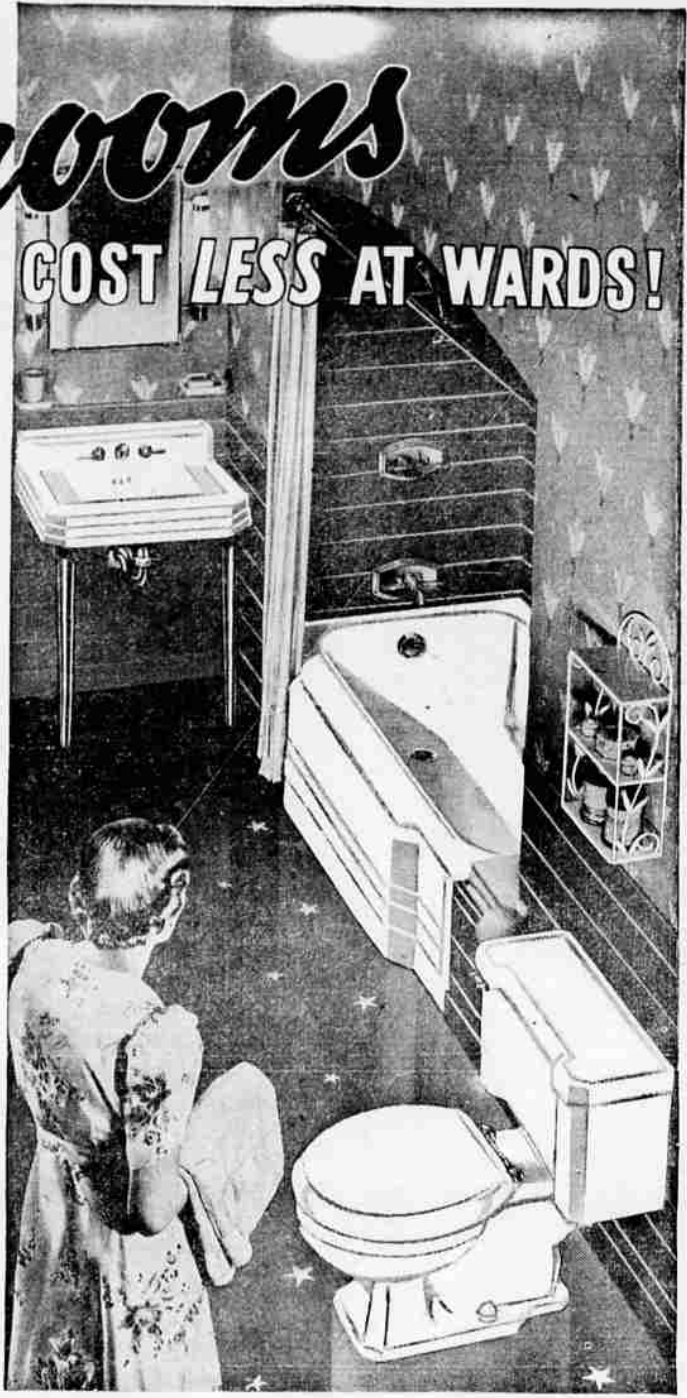

250 GALLON PER HOUR

WATER SYSTEM

*Automatic-Electric!
For Wells up to 22-ft. deep!*

49⁹⁵

Just right for the average family at a price every family can afford! Both pump and 18-gallon copper-steel tank are galvanized inside and out to resist rust. Pump will deliver 250-gallons of water per hour from wells up to 22-ft. deep, and at operating costs of only a few cents a day.

**$5 MONTHLY, Down Payment,
Carrying Charge**