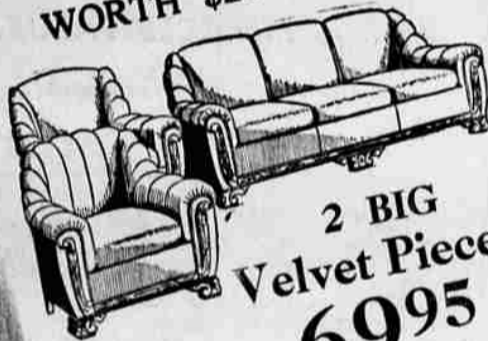

A VALUE TRIUMPH for Wards in a GREAT NOVEMBER BEDDING SALE!

MATTRESS and PLATFORM SPRING

at ONE Record Low Combination Price for Both!

- Innercoil Luxury at Usual Cotton Mattress Prices!
- Newest Platform Spring Features!
- Complete Sleeping Unit at ONE price!

Both for

19⁸⁸

MATTRESS & SPRING

\$3 MONTH, Down Payment, Carrying Charge

Again Wards produce a triumph in bedding value! This time it's an innerspring mattress and platform spring priced so LOW that it's a challenge value with mattress and spring combinations at \$10.00 more! Read all the outstanding quality features above and at the left! Remember—they give you deep, resilient, innercoil comfort for every hour you sleep... comfort that really permits you to REST... and you pay no more than you would for ordinary felted cotton!

BUY NOW AT SAVINGS---PAY LATER

on Wards Monthly Payment Plan! Open an account with any purchase of \$10 or more! Pay conveniently, by the month! Carrying charge is based on unpaid balance only!

99 Coil PLATFORM SPRING
 Made with the miraculous new "Posture Right" unit! You get extra body support at the center third for straight, relaxed sleeping!

WORTH \$20 MORE!

2 BIG Velvet Pieces
6995

\$6 Down
 \$7 Monthly
 Small Carrying Charge

The huge davenport is 81 inches long! Covered in a heavy acetate rayon and cotton velvet!

Sale hit!

44⁸⁸

\$5 Monthly,
 Down Pay't,
 Carrying Charge