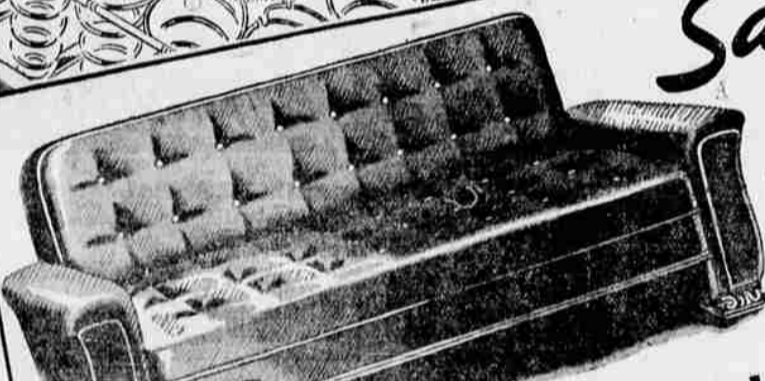

Both for

19⁸⁸

MATTRESS & SPRING

\$3 MONTH, Down Payment, Carrying Charge

Again Wards produce a triumph in bedding value! This time it's an innerspring mattress and platform spring priced so LOW that it's a challenge value with mattress and spring combinations at \$10.00 more! Read all the outstanding quality features above and at the left! Remember—they give you deep, resilient, innercoil comfort for every hour you sleep... comfort that really permits you to REST... and you pay no more than you would for ordinary felted cotton!

BUY NOW AT SAVINGS---PAY LATER

on Wards Monthly Payment Plan! Open an account with any purchase of \$10 or more! Pay conveniently, by the month! Carrying charge is based on unpaid balance only!

99 Coil PLATFORM SPRING
 Made with the miraculous new "Posture Right" unit! You get extra body support at the center third for straight, relaxed sleeping!

WORTH \$20 MORE!

2 BIG Velvet Pieces
6995

\$6 Down
 \$7 Monthly
 Small Carrying Charge

The huge davenport is 81 inches long! Covered in a heavy acetate rayon and cotton velvet!

Sale hit!

44⁸⁸

\$5 Monthly,
 Down Pay't,
 Carrying Charge

Easily Worth \$10 More!

STUDIO LOUNGE

A luxurious living room davenport by day! Richly upholstered in heavy cotton tapestry! Softly cushioned seat and back! A single motion converts it into a full size double bed!