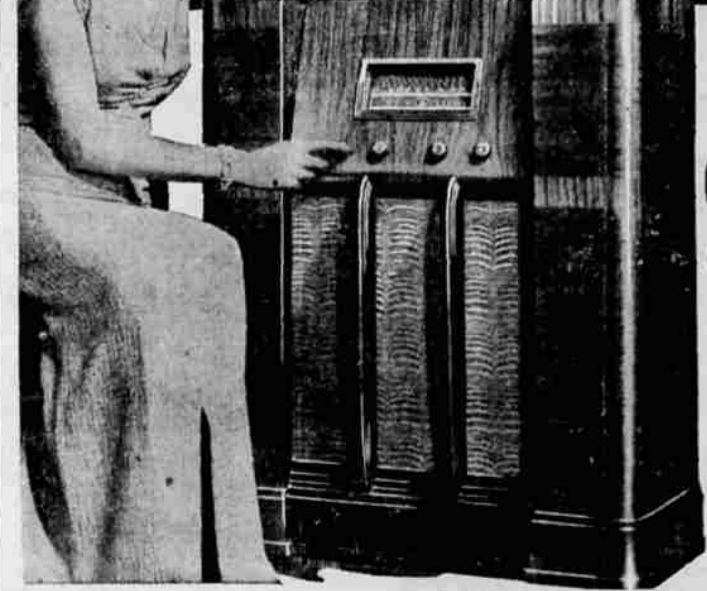

Another Smashing Value! Newest 1939 9 Tube, High Fidelity Radio! DON'T PAY $65-85 for a New CONSOLE GRAND

The New Low-boy! Style Hit of the Year! Wards Take the Padding Out of Radio Prices!

Wards price is only...

4995 $5 a Month, Down Payment, Carrying Charge

- You get 9 tubes—not 7! And World range! High Fidelity for complete tone range! A big 10-inch Super-dynamic speaker! Automatic Bass Booster!

Here's the BIGGEST radio news in months! Check it feature for feature with nationally advertised $85 radios! Besides the above you get: a lighted Full-vision dial! Tuning Eye! Automatic volume control! Hand-rubbed cabinet! Latest Super-heterodyne! Quantity limited! Don't delay—get yours!