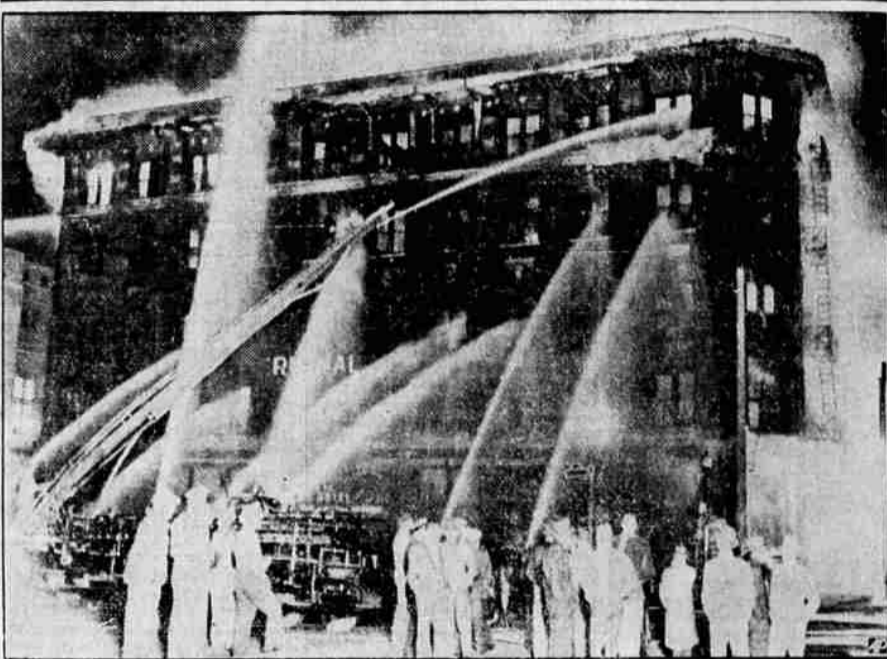

Fire which started in a basement kitchen of the Terminal hotel in Atlanta, Ga., killed at least 25 persons, left 13 injured. Above is a view of the blazing hotel with streams of water being played upon it. The body of one of the victims is shown being lowered in a net to firemen on the ground as rescue work went forward.

Many Guests Cremated in Hotel Fire

Fire which started in a basement kitchen of the Terminal hotel in Atlanta, Ga., killed at least 25 persons, left 13 injured. Above is a view of the blazing hotel with streams of water being played upon it. The body of one of the victims is shown being lowered in a net to firemen on the ground as rescue work went forward.