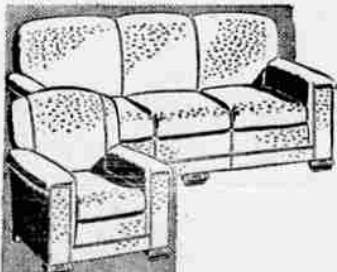

Miracle Value! 2 Big Pieces

Rayon Velvet Tapestry Cover **64 88**

Compare $75 quality! Luxurious 2-pc. velvet tapestry suite! Big davenport! Modern, restful arms!