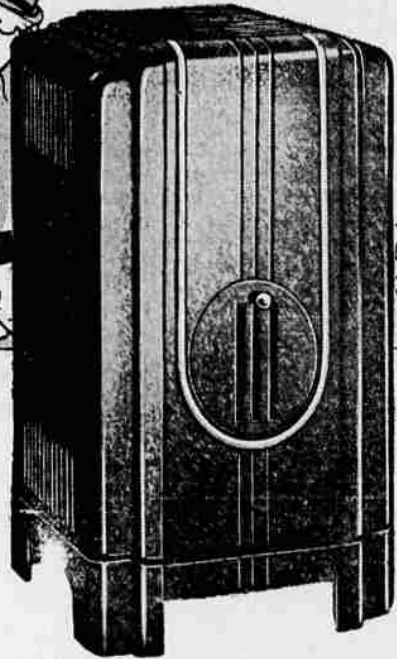

Summer Comfort All Winter Long with this COAL-WOOD CIRCULATOR

- Cast-iron Dome
- Oversize Feed Door
- Porcelain Finish
- Duplex Grates

67⁹⁵

A great value—has everything that you want in a heater. It's durable . . . rugged, heavy, cast-iron construction! It's beautiful . . . lustrous, lifetime, walnut-grained Porcelain! It's efficient . . . circulates clean, wholesome summer heat—heats 2 to 3 rooms! All joints are cemented, cup-fitted and sealed—no soot, no fumes, no gas-leaks, no wasted heat! Cheery flame shows through door openings!