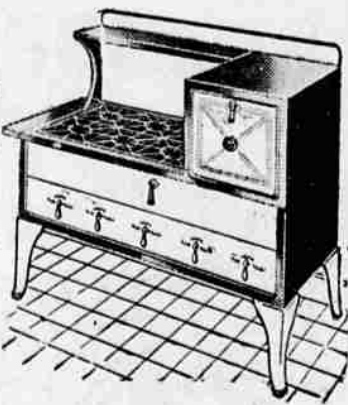

Oceans of Warmth—Heats FIVE Rooms! Wood Circulator

- Holds Fire For 24 Hours
- Massive 20-In. Firepot
- Super-Strength and Weight
- Modern Porcelain Cabinet

57⁹⁵

\$5 DOWN, \$6 Monthly Carrying Charge

Despite increasing prices on every hand, there's no increase in *this* price! Extra strength, extra weight . . . inside and out! Huge cast-iron Combustion Chamber saves fuel, gives more complete combustion! Massive, longer-lasting, 20-inch cast-iron Firepot! Hot Blast Tube burns smoke and gas. Streamlined cabinet finished in easy-to-clean, lifetime porcelain. All joints cemented and sealed . . . no soot, no fumes! Oversized feed door equipped with smoke screen; protects your furniture and curtains! See this great value demonstrated today at Wards!

Wear Requires WEIGHT . . . there's a full 525 lbs. in this

COAL-WOOD RANGE

- 2-Tone Porcelain Finish
- Huge 18-In. Square Oven
- Cast-iron, polished cooktop
- Tip-up Reservoir Faucet

69⁹⁵

\$6 DOWN, \$7 Monthly Carrying Charge

Here's a range that you'll be proud to own—and mighty proud to show your friends! In coal-wood ranges, weight counts—in this stove you *have* it! Every part is pounds heavier! Large-size oven bakes evenly, perfectly! No shifting of pans . . . no loss of heat through opening of oven door! Big, cast-iron cooktop is oil and heat-treated to resist rust! Duplex grates burn coal or 20-in. wood. Finished in 2-tone, lifetime Porcelain. Spacious warming closets! Oven Heat Indicator! Insulated chrome handles.

Check These Ward Features

- Big oven bakes ten 1-lb. loaves at a time
- Double-action top—heats 6 holes at cost of 3
- Concealed tip-down fuel tank
- Dial oven heat indicator

\$40 Worth of Wickless

Kerosene Range