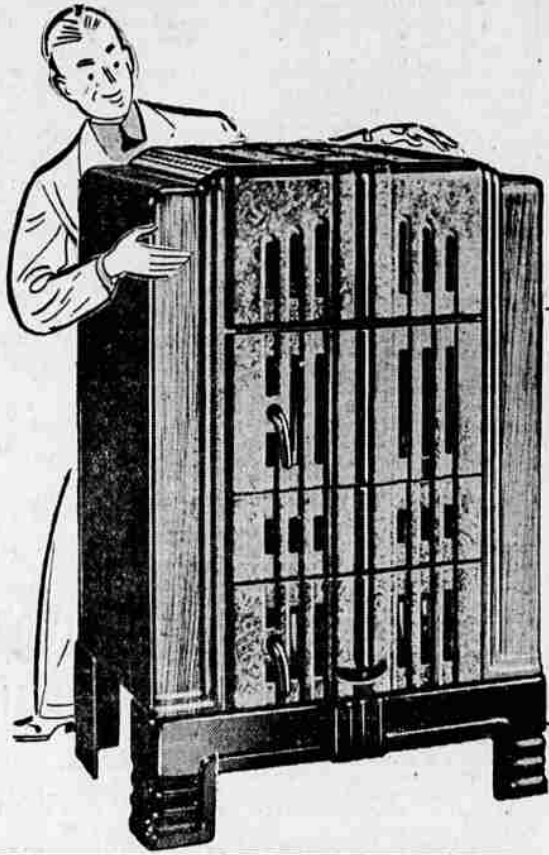

Here's the Greatest Stove Show that ever came to Town! Biggest Range & Heater Values *in 65 years*

At LAST YEAR'S PRICES despite rising costs!
Only our tremendous volume of 560 stores and
policy of selling DIRECT enable us to offer
these handsome models at SUCH SAVINGS!

Summer Comfort All Winter Long with this COAL-WOOD CIRCULATOR

- Cast-iron Dome
- Oversize Feed Door
- Porcelain Finish
- Duplex Grates

67⁹⁵

A great value—has everything that you want in a heater. It's durable . . . rugged, heavy, cast-iron construction! It's beautiful . . . lustrous, lifetime, walnut-grained Porcelain! It's efficient . . . circulates clean, wholesome summer heat—heats 2 to 3 rooms! All joints are cemented, cup-fitted and sealed—no soot, no fumes, no gas-leaks, no wasted heat! Cheery flame shows through door openings!

Economical Tri-Flame Burning OIL CIRCULATOR

- Constant Level Valve
- Intense Noiseless Orange Flame
- Patented Automatic Draft Control

57⁹⁵

\$5 DOWN, \$6 Monthly Carrying Charge

Floods your home with clean, moist, healthful heat! TRI-FLAME Burner adjusts to "low"—"medium"—"high" . . . for any degree of heat needed! Burns economical oil or kerosene—no soot, no ashes, ends drudgery of coal-carrying! Large 8-in. burner heats 3 to 5 rooms. Lifetime, easy-to-clean Porcelain finish. Flowing, smart design makes it an attractive addition to any room! Steel Heat Accelerators provide a constant supply of wholesome heat! Double combustion chamber. Many other features that will thrill you . . . see it demonstrated at Wards!