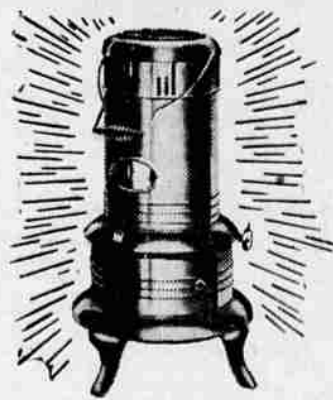

Here's a range that you'll be proud to own—and mighty proud to show your friends! In coal-wood ranges, weight counts—in this stove you *have* it! Every part is pounds heavier! Large-size oven bakes evenly, perfectly! No shifting of pans . . . no loss of heat through opening of oven door! Big, cast-iron cooktop is oil and heat-treated to resist rust! Duplex grates burn coal or 20-in. wood. Finished in 2-tone, lifetime Porcelain. Spacious warming closets! Oven Heat Indicator! Insulated chrome handles.

Check These Ward Features

- Big oven bakes ten 1-lb. loaves at a time
- Double-action top—heats 6 holes at cost of 3
- Concealed tip-down fuel tank
- Dial oven heat indicator

\$40 Worth of Wickless

Kerosene Range

\$3 DOWN, \$4 Monthly, small carrying charge

37⁹⁵

A price that proves Wards leadership in stove values! Every part built to \$35 and \$40 range specifications! 3 powerful wickless burners are smokeless and odorless, and have 3-position adjustments! Rigid, fully enclosed steel cabinet!