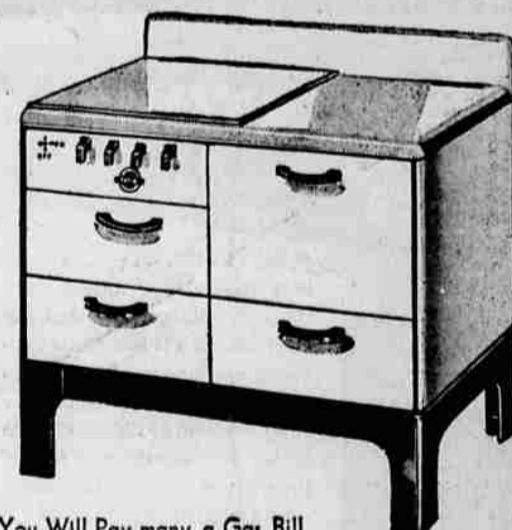

Modern - Oversize

LAUNDRY STOVE

15⁹⁵

Modern, attractively designed 4-hole laundry stove! Entire stove is of rugged cast-iron for extra wear. Ribbed firepot for greater heating surface. Big, roomy ashpit. Built-in Baffle spreads heat evenly. Large 11 1/2 in. firepot burns coal, wood or rubbish. Cooktop holds large boiler and 2 utensils! Large dial Slide Draft. Heavy grates.

You Will Pay many a Gas Bill With What You Save on this

GAS RANGE

\$6 DOWN, \$9 Monthly Carrying Charge

82⁹⁵

Convenient, popular Table Top design. Fully finished in lustrous porcelain! New, round, non-clogging, cast-iron Burners! Automatic top lighter. Rock Wool insulated Broiler. Many features!