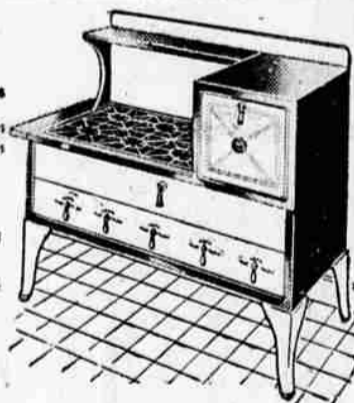

Oceans of Warmth—Heats FIVE Rooms! Wood Circulator

- Holds Fire For 24 Hours
- Massive 20-in. Firepot
- Super-Strength and Weight
- Modern Porcelain Cabinet

57⁹⁵

\$5 DOWN, \$6 Monthly Carrying Charge

Despite increasing prices on every hand, there's *no* increase in *this* price! Extra strength, extra weight . . . inside and out! Huge cast-iron Combustion Chamber saves fuel, gives more complete combustion! Massive, longer-lasting, 20-inch cast-iron Firepot! Hot Blast Tube burns smoke and gas. Streamlined cabinet finished in easy-to-clean, lifetime porcelain. All joints cemented and sealed . . . no soot, no fumes! Oversized feed door equipped with smoke screen; protects your furniture and curtains! See this great value demonstrated today at Wards!

Wear Requires WEIGHT . . . there's a full 525 lbs. in this

COAL-WOOD RANGE

- 2-Tone Porcelain Finish
- Huge 18-in. Square Oven
- Cast-iron, polished cooktop
- Tip-up Reservoir Faucet

69⁹⁵

\$6 DOWN, \$7 Monthly Carrying Charge

Here's a range that you'll be proud to own—and mighty proud to show your friends! In coal-wood ranges, weight counts—in this stove you *have it!* Every part is pounds heavier! Large-size oven bakes evenly, perfectly! No shifting of pans . . . no loss of heat through opening of oven door! Big, cast-iron cooktop is oil and heat-treated to resist rust! Duplex grates burn coal or 20-in. wood. Finished in 2-tone, lifetime Porcelain. Spacious warming closets! Oven Heat Indicator! Insulated chrome handles.

Check These Ward Features

- Big oven bakes ten 1-lb. loaves at a time
- Double-action top—heats 6 holes at cost of 3
- Concealed tip-down fuel tank
- Dial oven heat indicator

\$40 Worth of Wickless

Kerosene Range