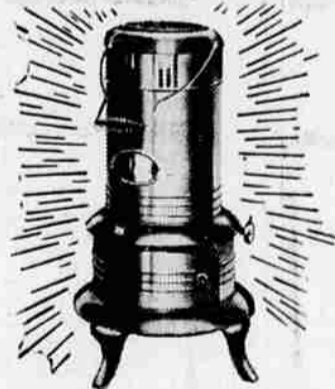

Here's a range that you'll be proud to own—and mighty proud to show your friends! In coal-wood ranges, weight counts—in this stove you *have it!* Every part is pounds heavier! Large-size oven bakes evenly, perfectly! No shifting of pans . . . no loss of heat through opening of oven door! Big, cast-iron cooktop is oil and heat-treated to resist rust! Duplex grates burn coal or 20-in. wood. Finished in 2-tone, lifetime Porcelain. Spacious warming closets! Oven Heat Indicator! Insulated chrome handles.

Check These Ward Features

- Big oven bakes ten 1-lb. loaves at a time
- Double-action top—heats 6 holes at cost of 3
- Concealed tip-down fuel tank
- Dial oven heat indicator

\$40 Worth of Wickless

Kerosene Range

\$3 DOWN, \$4 Monthly, small carrying charge

37⁹⁵

A price that proves Wards leadership in stove values! Every part built to \$35 and \$40 range specifications! 5 powerful wickless burners are smokeless and odorless, and have 5-position adjustments! Rigid, fully enclosed steel cabinet!

Modern - Oversize

LAUNDRY STOVE

15⁹⁵

Modern, attractively designed 4-hole laundry stove! Entire stove is of rugged cast-iron for extra wear. Ribbed firepot for greater heating surface. Big, roomy ashpit. Built-in Baffle spreads heat evenly. Large 11 1/2 in. firepot burns coal, wood or rubbish. Cooktop holds large boiler and 2 utensils! Large dial Slide Draft. Heavy grates.