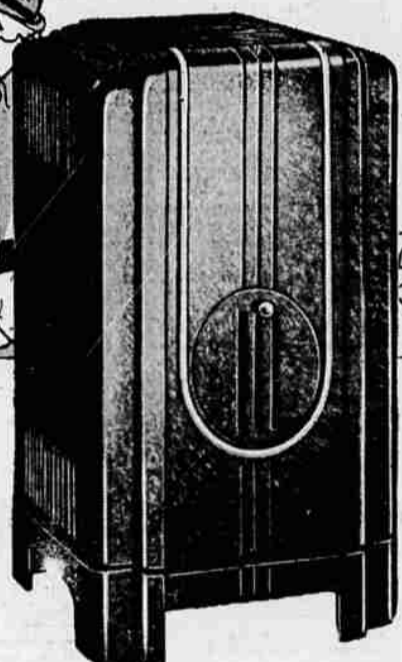

Summer Comfort All Winter Long with this COAL-WOOD CIRCULATOR

- Cast-iron Dome
- Oversize Feed Door
- Porcelain Finish
- Duplex Grates

67⁹⁵

A great value—has everything that you want in a heater. It's durable . . . rugged, heavy, cast-iron construction! It's beautiful . . . lustrous, lifetime, walnut-grained Porcelain! It's efficient . . . circulates clean, wholesome summer heat—heats 2 to 3 rooms! All joints are cemented, cup-fitted and sealed—no soot, no fumes, no gas-leaks, no wasted heat! Cheery flame shows through door openings!

Economical Tri-Flame Burning OIL CIRCULATOR

- Constant Level Valve
- Intense Noiseless Orange Flame
- Patented Automatic Draft Control

57⁹⁵

\$5 DOWN, \$6 Monthly Carrying Charge

Floods your home with clean, moist, healthful heat! TRI-FLAME Burner adjusts to "low"—"medium"—"high" . . . for any degree of heat needed! Burns economical oil or kerosene—no soot, no ashes, ends drudgery of coal-carrying! Large 8-in. burner heats 3 to 5 rooms. Lifetime, easy-to-clean Porcelain finish. Flowing, smart design makes it an attractive addition to any room! Steel Heat Accelerators provide a constant supply of wholesome heat! Double combustion chamber. Many other features that will thrill you . . . see it demonstrated at Wards!