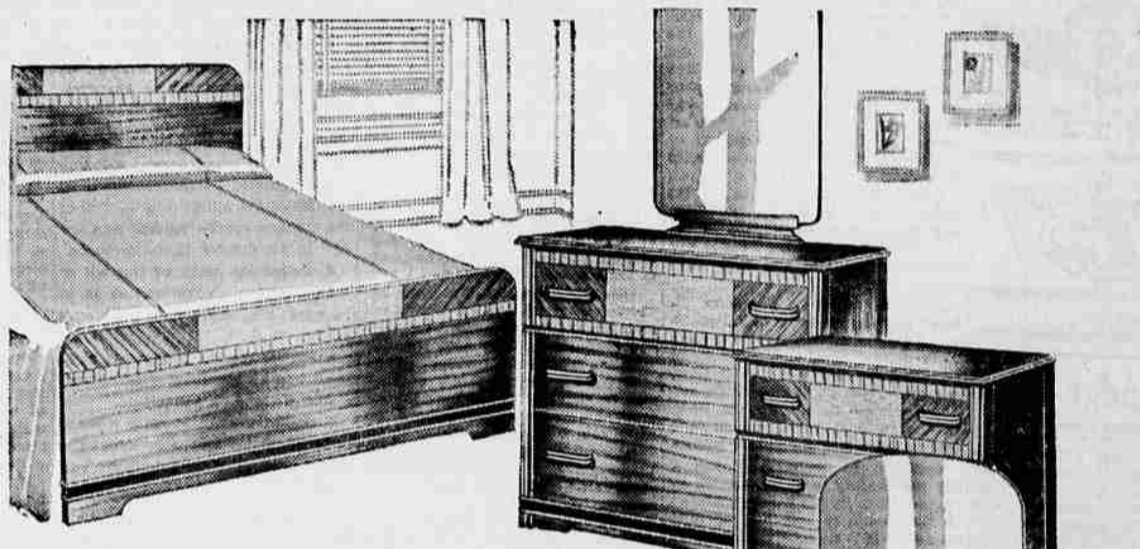

1/2 Price Specials

Coffee TABLES Reg. $3.19 2.74 Glass top, Walnut finish!	Table LAMPS Reg. $2.98 2.49 Glazed pottery base $2.98; Lamps, $1.98!	Baby BUGGY Reg. $21.95 12.49 Green wicker!
Magazine END TABLE Reg. $2.98 2.97 Fancy carved walnut. Rich finish!	Dressing TABLES Reg. $2.98 1.99 Unfinished, one drawer, kidney shape!	Metal SMOKER Reg. $1.25 65c Chrome finish. Attractive!
Metal Outdoor CHAIRS Reg. $12.95 6.47 Spring steel. Lovers upholstered cushion!	Round MIRROR Reg. $4.49 2.24 Bevel edge.	I. E. S. Bridge LAMPS Reg. $6.95 3.49 Parchment shade. Bronze stand!
Bed LAMPS Reg. $9c 45c Parchment shades in attractive designs.	HASSOCKS Reg. $2.19 1.10 Assorted colors!	Card TABLE Reg. $1.39 69c Folding legs. Card-board top!

ONLY $4 DOWN buys all these

$80 Quality features!

Save $20 on One of the Greatest Values We've Ever Offered!

3-Pc. BEDROOM

44⁸⁸

$4 DOWN $6 MONTHLY Plus Carrying Charge

Bed, Chest and Vanity or Dresser Bench to Match, $3.49

$39.95 QUALITY "DURASTAN" Famous 9 x 12 Axminsters!
29⁸⁸

Wards scooped the country—that's why you save up to $12 on the famous Durastan! After this sale even Wards will have to charge dollars MORE—so hurry, BUY for as little as $3 down—choose from rich oriental, hooked and modern patterns!
$3 DOWN, $5 Monthly, Plus Carrying Charge

A Sensational "Hit" of Wards Challenge Days—Cover your Floors at the LOWEST Price in TOWN!
WARDOLEUM
IT'LL BE A *Sell-out* AT THIS PRICE!
38c ^{5c}/_{yd.}

Be here at store opening for this value—with prices rising it may be months, even years before we can offer famous Wardoleum in 6 and 9 foot widths again anywhere near this LOW Challenge Days price! Hurry to Wards—choose from the widest selections of new patterns in Town!

9x12 Wardoleum Rugs
Same quality as famous $6.95 to $7.95 makes! Beautiful patterns!
4⁸⁸

MONTGOMERY WARD

117 SOUTH CENTRAL

TELEPHONE 286