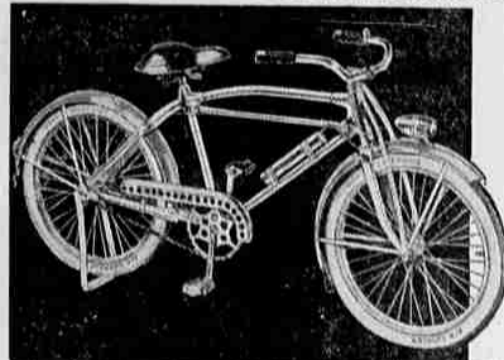

MODERN SMOKER
1.79

Portable cocktail table and smoker combined! Smokeless, removable ash tray!

A Gift for the Man who Likes Comfort!

Pillow Back Chair and Ottoman
23.95

Here's the most comfort \$24.95 will buy! Big, fluffy kapok pillow back on chair! Figured cotton tapestry cover! \$3 Down, \$4 Monthly, Plus Small Carrying Charge

LOOK AROUND—YOU WILL SEE MORE HAWTHORNE BICYCLES THAN ANY OTHER MAKE

Now—Get the Most in Looks, Service and Value! Hawthorne

1937 DE LUXE DURALIUM
40.95

Pay \$5.00 Down Ride It Away

- Built-In Safety lock
- Delta Electric Light & Horn
- Troxel Saddle
- Balloon Tires
- 1/2-in. pitch Sprocket & Chain
- Chain Guard
- Full Crown Mud Guards