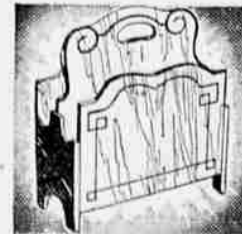

Fortnighter
12.98

Herringbone Arrowweed! 3 hangers on rack. Suits and dresses hang full length! Save!

A \$15 Value!

Top Grain Cowhide
12.75

The "last word" in a fitted overnight case! Eight chrome-trimmed fittings! Split cowhide fitted Case 12.75

Wards Lead in XMAS LAMP VALUES!

Floor Lamp with Lighted Base
14.95

Beautiful imported onyx base is illuminated! I. E. S. style takes 100-200-300 watt bulb! Fine stretched silk shade!

Six-Leg Table
9.95

Beautifully matched, striped walnut veneer top with marquetry inlay! 29 inches high!