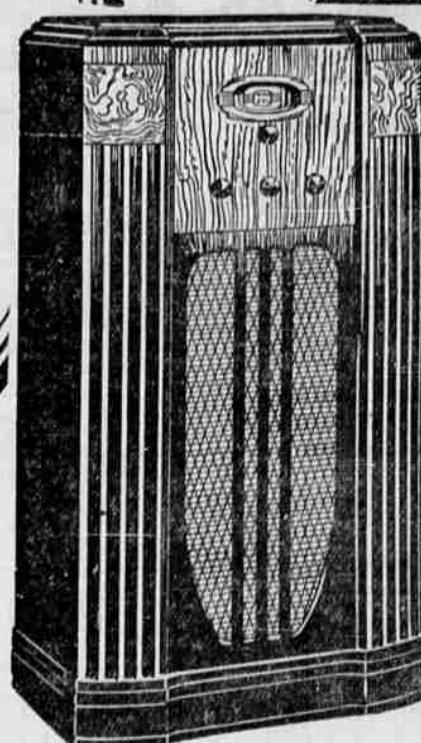

**SEE THIS WASHER NOW!**

12 Months Guarantee

These Amazing  
**Specials**  
EFFECTIVE UNTIL  
**SATURDAY OCT. 21st**

8-TUBE  
**G. E. CONSOLE RADIO**  
REGULAR \$131.50 VALUE

**\$69.95**

- EASY TUNING DIAL
- FAMOUS SENTRY BOX
- PERMALINER
- NEW METAL TUBES

An outstanding Radio achievement from the House of Magio.

5-Tube G. E. Table Radio  
REGULAR \$41.50

• New Metal Tubes  
• Color Tone Dial  
• Long and Short Wave  
• Handsome Table Cabinet  
**\$29.95**

**C. D. BEAN, INC.**

This Full Size 5-Tube

**GENERAL ELECTRIC**

Console Radio, Regular \$54.50

**\$39.95**

- NEW METAL TUBES • COLOR TONE DIAL • LONG AND SHORT WAVE
- HANDSOME CONSOLE CABINET

What a value! Other Outstanding G. E. Features, too! Sentry Box Control—Permanent Adjustment—Sliding Rule Tuning—Stabilized Dynamic Speaker—Don't overlook this exceptional radio offer!