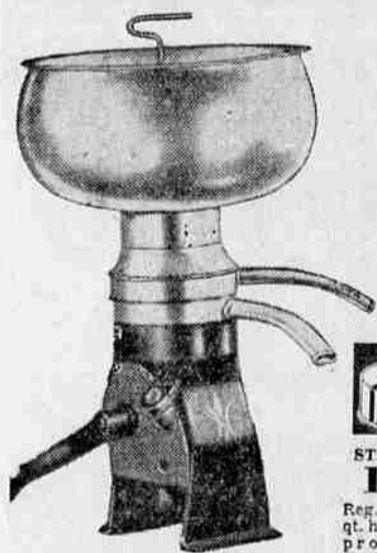

PUMP 93c
Wards Tire Pump, 1 1/2-in. barrel.

JACK 1.08
Double Screw Jack, 1-ton capacity.

Sale! 100% Pure Pennsylvania Oil

Every drop refined from Bradford Allegheny Crude—world's costliest! We guarantee it to be equal in every respect to oils selling for 30c to 35c a qt. at service stations! 4 days only at this low sale price!

14c
Qt. bulk
Plastic Fed. Tax

5-Qt. Can... **84c** 2-Gal. Can... **1.21** 5-Gal. Can... **2.95**
Wards Runrite Oil .055 per qt.
All Prices Plus 1c Qt. Fed. Tax

BRAKE LINING SETS

Reduced 4 Days Only!

For Chev. 1930-32 **1 22**
Best quality you can buy! Ready-shaped to fit your brake shoes!

FOR FORD A 1.59
FOR FORD V-8 1.66

SOCKET WRENCH SET

1044

35 pieces
For the master mechanic! Made of Chrome Vanadium Steel—toughest of all! It's complete!

TILLOTSON CARBURETORS

Save 1/2! Get faster pickup—smoother idling—greater speed! For Ford A-AA-B-BB. Tilлотсон Carburetors. For Chev. '29-31... **3.55**
For Many Other Cars... **5.55**

WARDS TUBE REPAIR KITS
33 sq. in. material... **9c**
72 sq. in. material... **17c**
108 sq. in. material... **24c**

FILTER 98c
12,000 mile oil filter cartridge.

TOP KIT 26c
For patching top.

Top Material, ft. **29c**

Now! Check Your Heating and Plumbing! Save With Wards High Quality and Low Prices!

No Other Furnace Has All the Features of Wards

prices slashed on FARM EQUIPMENT!

225 LB. BENCH SEPARATOR 19 95