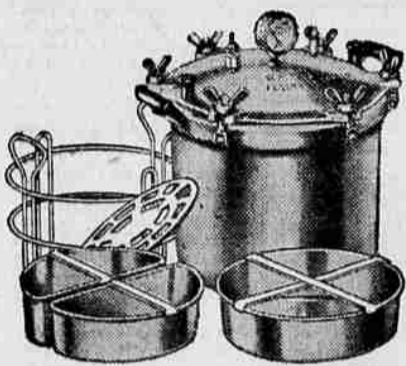

Take a Tip from Mrs. Thrifty • Save in September
SEPTEMBER SALE of HOUSEWARES

Wards Triumph

Lowest price Wards ever Offered