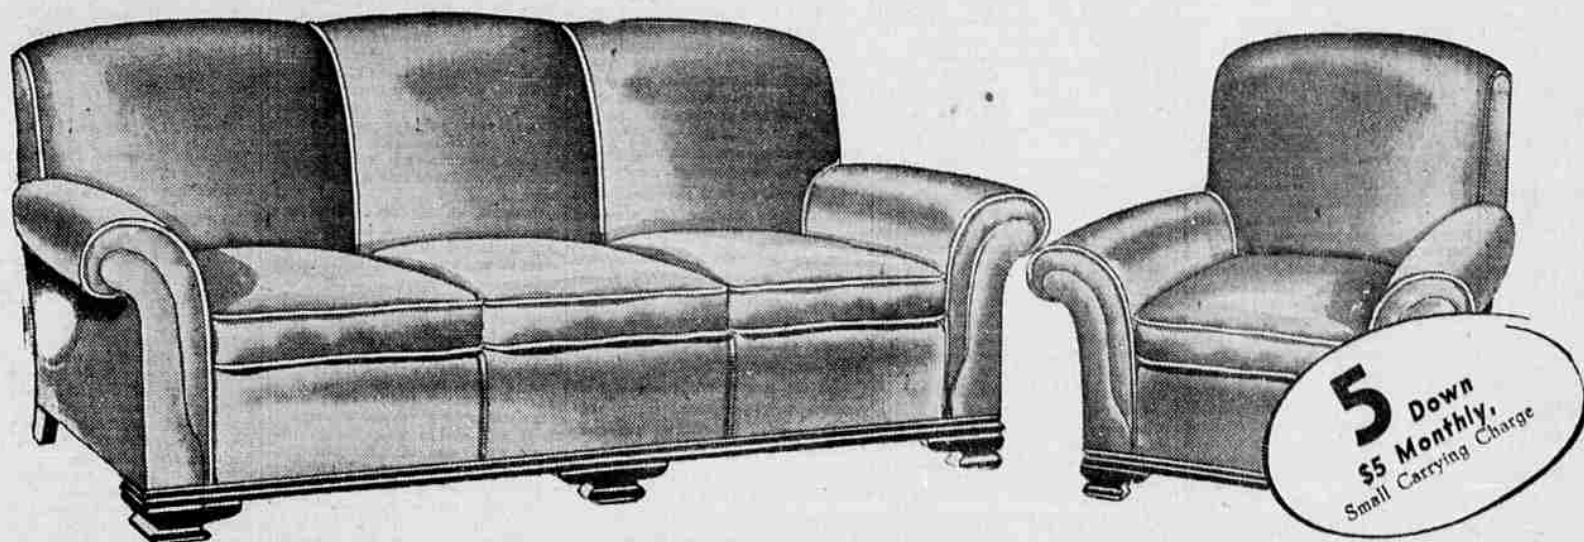

Hurry! Hurry! 4 MORE DAYS! SALE ENDS SATURDAY!

Worth $65... BEAUTIFUL 2-PC. SUITE

49⁸⁸

5 Down
$5 Monthly,
Small Carrying Charge

Right at the beginning of the August Sale Wards cut prices to the bone to make this suite outstanding value! Overnight the demand was tremendous! Hundreds bought—scores more will buy before the sale ends! And no wonder—look at these expensive quality features: 1. Big, roomy, 78-in. davenport! 2. Long-wearing, sturdy fabric upholstery—the kind you find on $70 furniture! 3. Neatly tailored arm panels, modern type feet! 4. Deep, soft spring-filled cushions! 5. Sturdy, solid hardwood frame!

MODERN STUDIO DIVAN

Actually Worth $35!
Last 4 Days **24⁸⁸**

Wards cut the price to the bone! This big, roomy lounge opens to full size double or twin beds! Large bedding compartment! 3 big pillows! Buy NOW! $3 Down, $4 Monthly Small Carrying Charge