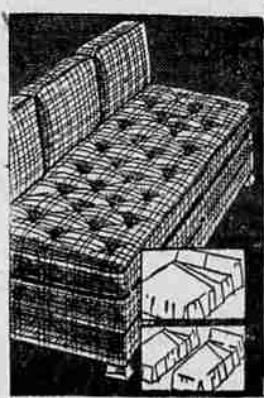

MODERN STUDIO DIVAN

Actually Worth $35!
Last 4 Days **24⁸⁸**

Wards cut the price to the bone! This big, roomy lounge opens to full size double or twin beds! Large bedding compartment! 3 big pillows! Buy NOW! $3 Down, $4 Monthly Small Carrying Charge