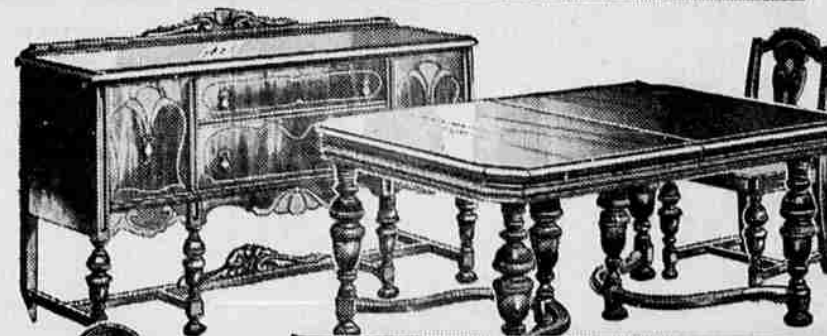

8 Pc. Walnut Veneered Dining Room!
You Save $25!

August Sale Price **69⁸⁸**

$90 is what you'd ordinarily pay—it takes Wards to give you value like this! Richly veneered in selected American walnut! The big extension table seats ten with plenty of elbow room to spare! Hand rubbed finish! Big 5 foot buffet, 5 side chairs, one arm chair! Buy on Wards Budget Plan!

ONLY $6 DOWN
$7 Monthly, Small Carrying Charge

WITH THE *Movie dial* THAT IS REVOLUTIONIZING RADIO!