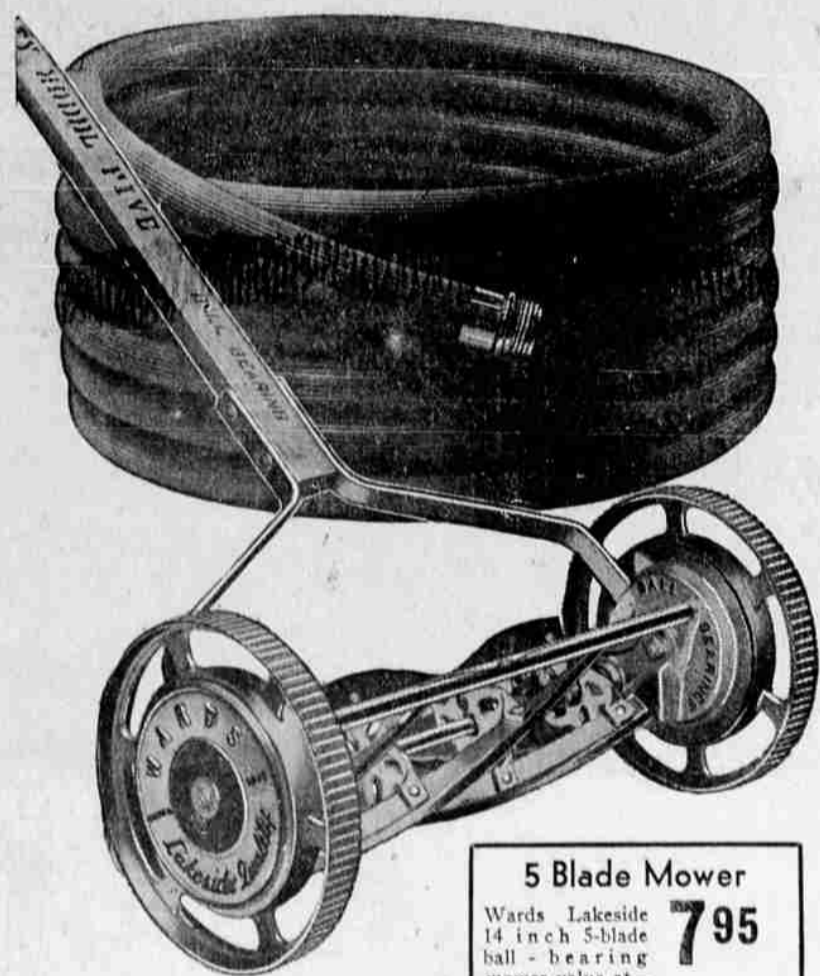

Just one coat completely hides old wall or ceiling. Easy to mix and easy to apply. Dries in 2 hours. Choice of colors.
50c
5-POUND PACKAGE

FLOOR ENAMEL

Tough, glossy finish for use inside or out. Built to withstand wear, washing and weather. Fast drying and easy to apply.
82c
Quart

4 Keen Blades—Ball Bearing Lawn Mower

Smooth-running, close-cutting, and low-priced! 4 keen-edged tool steel cutting blades, correctly tempered to hold the sharp edge! Tool steel bed knife locked into permanent alignment! 8-in. open-spoke wheels! Self-adjusting ball bearings for smooth, quiet operation! See it!