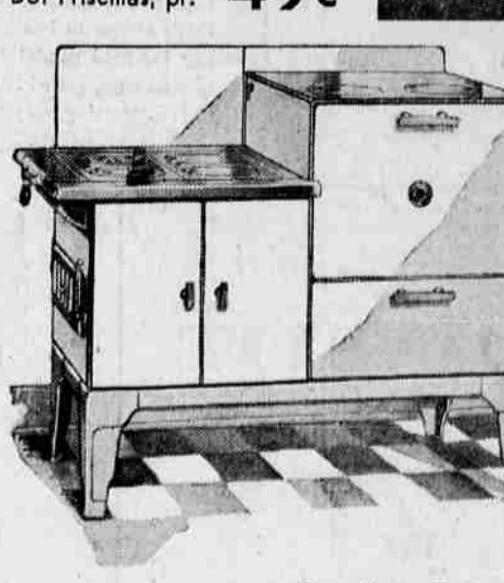

Big 18-inch Oven!
Full Porcelain Enameled Wood Coal RANGE

Imagine finding a fine range like this at this low price! It's exactly right for the average family! Roomy, quick-heating oven—even heating, too! Heavy cast iron firebox and duplex grates! Griddle top!

59⁹⁵
\$5 Down \$6 Monthly Small Carrying Charge

Insulated Oven!
Full Porcelain Enameled Coal Wood RANGE

Look at the gas range convenience and beauty in this full size coal-wood range! The best features of both are combined! High oven saves your back—and it's quick-heating steel—heat indicator! Two polished cook tops! Great Ward value!