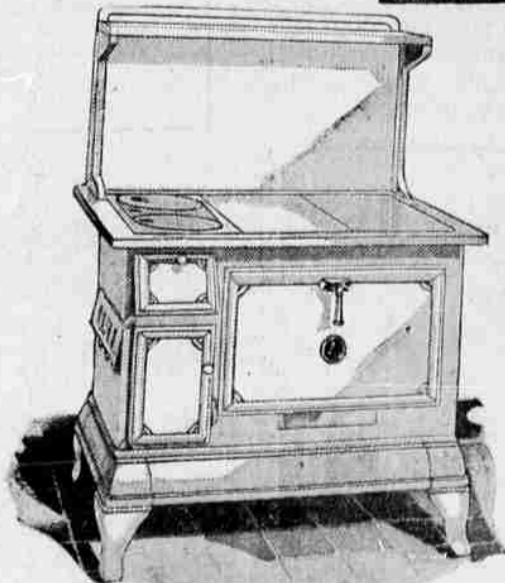

10c

Missionette & Marquisette

PANELS

29c Ea.

Wards February Sale price is one of the lowest you'll find for panels of this quality! Missionette! Fringed marquisette! Ecru shades! 39x2 1-6 yd. sizes! You can afford complete new sets when the price is this low! Buy NOW and save!

Big 18-inch Oven!
Full Porcelain Enameled Wood Coal RANGE

Imagine finding a fine range like this at this low price! It's exactly right for the average family! Roomy, quick-heating oven—even heating, too! Heavy cast iron firebox and duplex grates! Griddle top!

59⁹⁵
\$5 Down \$6 Monthly Small Carrying Charge

Insulated Oven!
Full Porcelain Enameled Coal Wood RANGE

Look at the gas range convenience and beauty in this full size coal-wood range! The best features of both are combined! High oven saves your back—and it's quick-heating steel—heat indicator! Two polished cook tops! Great Ward value!