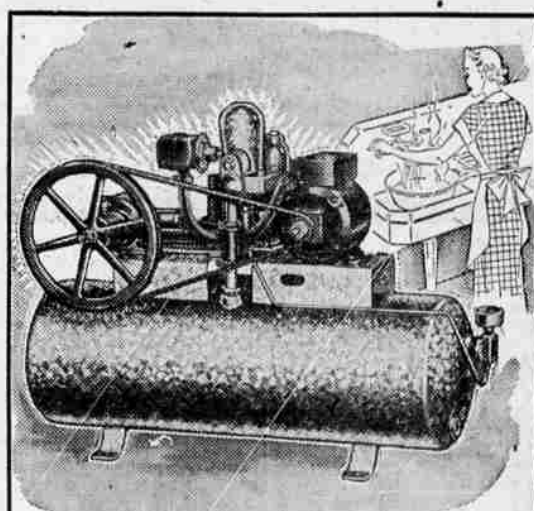

36-in. wide and bleached a snowy white. So many different uses: mattress covers, furniture covers, etc. Now is your chance to stock up at Wards.

RUNNING WATER

All You Want! Automatically!

56⁵⁰

A steady, full stream of water is always at hand with this complete water system! Powerful — it pumps 250 gals. per hour, maintains constant city pressure! Reliable — it's completely automatic! Durable — sturdy construction, husky motor, tank and pump body all-galvanized!