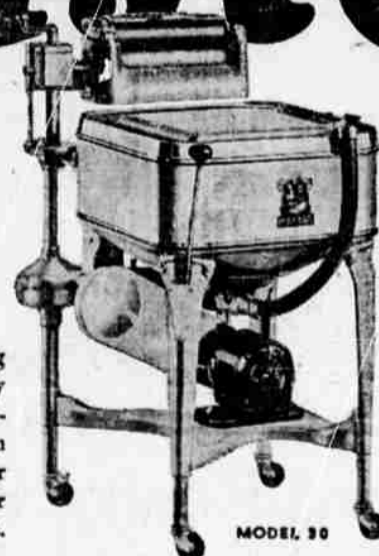

faster

**LOW F. H. A.
TERMS**

The Gyrotator washing
action, originated by
Maytag, and the one-
piece, cast-aluminum
tub, result in faster
washing, with greater
safety for the clothes.

**LOW F. H. A.
TERMS**