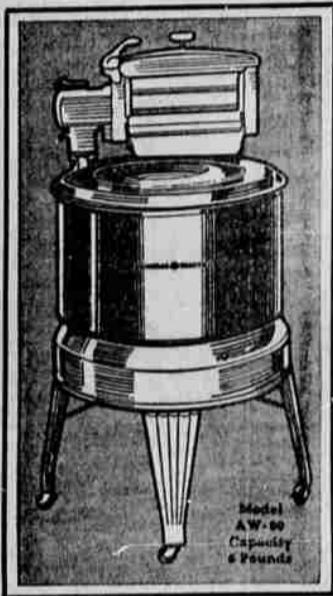

Modern Conveniences For YOUR Home—
Now Immediately Available Through Simple Federal Housing Loans!

**LOWEST PRICES
EVER OFFERED**

Low Monthly Terms

Sale

of GENERAL ELECTRIC
WASHERS

SEALED IN OIL
Requires NO OILING—EVER!

\$49.95

**LOW MONTHLY
TERMS**

**KEEP YOUR SEAT when
Ironing GENERAL ELECTRIC
with a AUTOMATIC IRONER**

Inclined ironing board, moisture trap, ruffle iron, thermostat, 350 pounds of pressure, 300 square inches of ironing surface.
Presses and irons automatically and the result is perfect ironing and a shorter ironing day.
Made by General Electric at Bridgeport, Conn.