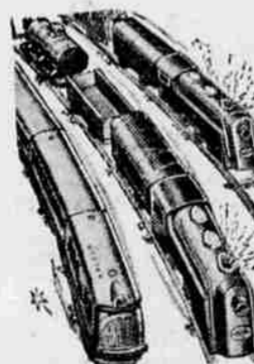

STREAMLINED Mechanical Train Sets

Choice **1.00** Each