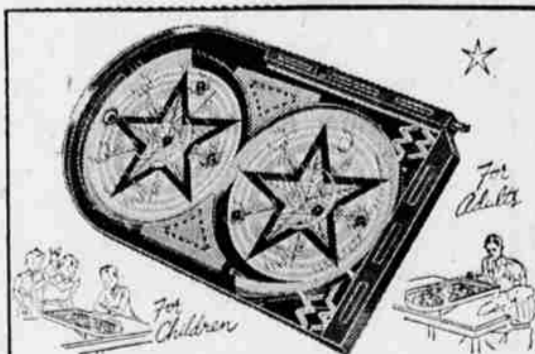

Got $1000.00 Worth of FUN With

Wards Bagatelle MARBLE GAME

Exciting! Thrilling! Different!

1.00

Has more action than any other marble game at this price. Always a new twist—always a new score to shoot for. Complete with eight marbles. Durably constructed, strong spring-plunger. A game for 4 to 80 year olds!