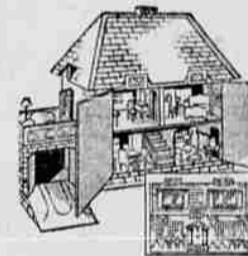

Furnished Doll House
2 Stories!
2.39
Fibre-board house, garage, balcony; real staircase, 42 pcs. wood furniture. See it!