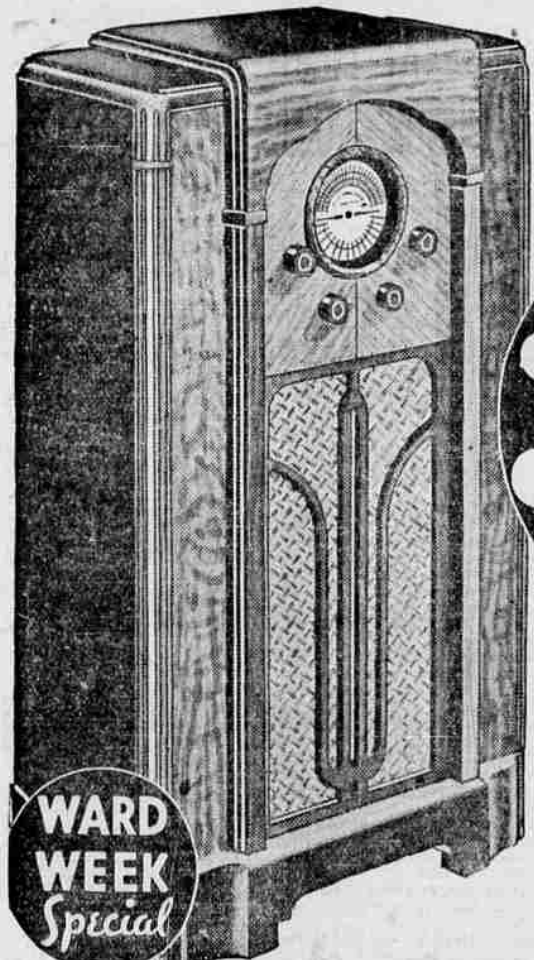

When... All America Goes Shopping

WARD WEEK

Wards Great Nation Wide Sale!

Buy Ward's 7 Tube Dual Wave Radio with New METAL TUBES—compare with Nationally Advertised Makes

SAVE
up to **$35**

36⁹⁵ $4 DOWN $5 MONTHLY
SMALL CARRYING CHARGE

Examine These 1936 Features!
See the Radio Itself!

1. New Metal Tubes! Get Foreign Stations with Less Noise!
   - Powerful Superheterodyne with World Wide Range, 2 bands
   - Clean-Cut Station Separation. Automatic Volume Control!
   - Wards Exclusive Instant Dial. 118 Stations Listed!
   - Latest Super-Dynamic Speaker for Fine Tone Reproduction!
   - Personal Tone Control. Gets Thrilling Police Calls, Too!
   - Chassis Cushioned in Rubber. Beautiful Cabinet Design!
- 7-tube Mantel Set $27.95
  4-tube Battery Mantel Set 24.95
  Standard B Batteries 89c

ALL WARD RADIOS LICENSED BY R. C. A. AND HAZELTINE

One of the Greatest Bargains in Wards History!

75c

Compare at Much Higher Prices

Men! This is the time to buy two or three pairs of these famous overalls when all you have to pay is 75c! Only in a Ward Week Sale can we bring you such savings—so take advantage—stock up NOW! Every pair is made of heavy, long-wearing fabric! They're strongly tailored throughout! Triple sewn main seams! Wear and strain points strongly reinforced!

1. Boys' Homesteader Overalls. Specially Priced... 55c
2. **6 Other Great Ward Week Values**
3. Men's Chambray Work Shirts 49c
     Specially Priced for Ward Week
   - Boys' Chambray Work or Play Shirts 34c
     Specially Priced for Ward Week
   - Men's Lined Canvas Chore Gloves 14c
     Specially Priced for Ward Week
   - Men's Strongly Woven Work Socks 9c
   - Men's Cotton Work Socks 8c
     Specially Priced for Ward Week
   - Men's Rugged, Long-Wearing Work Shoes 2.79