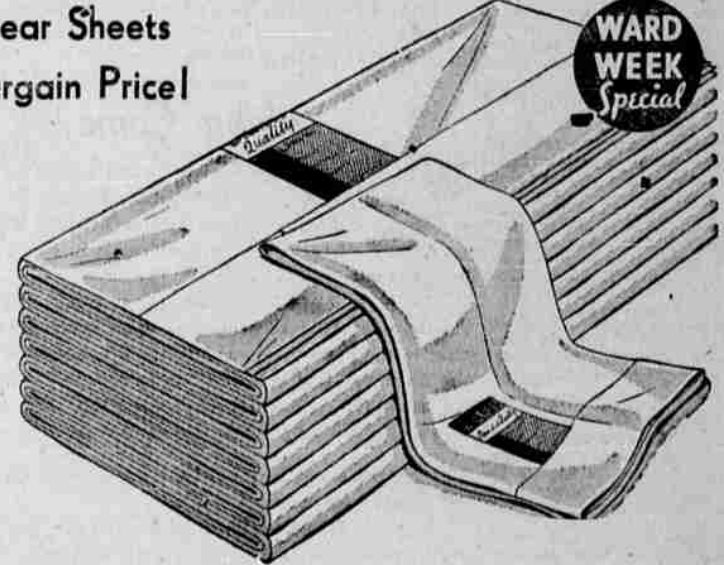

Twin Waffle Iron
3.98 Regularly \$4.49

Wards Oil Mop
39c Reduced in Ward Week

Save now! Large bushy head is treated with polishing oil for floors and woodwork!

Mixing Bowls
98c Regularly \$1.19

Tan glazed earthenware with blue trim! A bargain at this price!

Our Famous Longwear Sheets at a Sensational Bargain Price!

79c Size 1x99

Limit 4 Sheets to a Customer

Longwear sheets are an outstanding bargain at the every day low price of 84c. Buy your entire winter needs at this unusual low Ward Week Price.