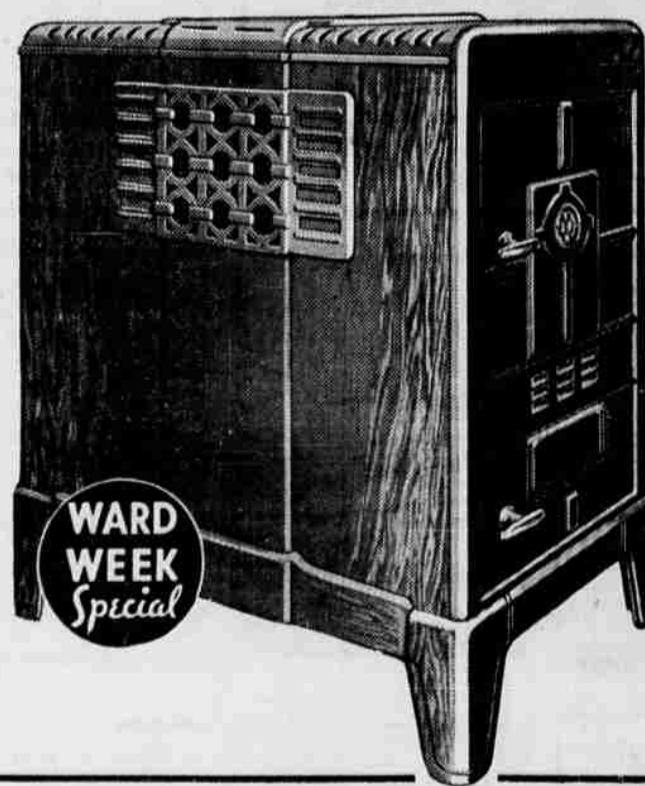

WARD
WEEK
Special

Nation's Greatest Stove Sale!

Full Porcelained Cast-Iron Range!

Compare With \$85 Ranges

WARD
WEEK
Special

62.⁹⁴

\$6 Down, \$7 Monthly
Small Carrying Charge

Only in Ward Week can we offer value like this! The finest range we've ever offered at a sale price! And one of the most beautiful, durable, and heaviest in America! 530 lbs. of cast-iron! Full porcelain enamel in ivory and green. Polished cast-iron cook top! Full 18" cast-iron oven! These are but a few of its features. Come see it and buy at this sensational Ward Week low price!

Compare With \$45
Heaters!

33.⁹⁴

\$4 Down, \$5 Monthly
Small Carrying Charge

Woodburning Circulating
Heater!

Heats 2 to 3 rooms easily! And easily the handsomest wood circulator ever built! Imagine getting it at this low Ward Week price! It has cast iron linings, a full 6" deeper than most. Holds a bigger fire—wears longer! The thick steel inner unit has cast iron bottom and top and top cooking lid. The entire right side is cast, including doors. Wood or coal grate easily installed!