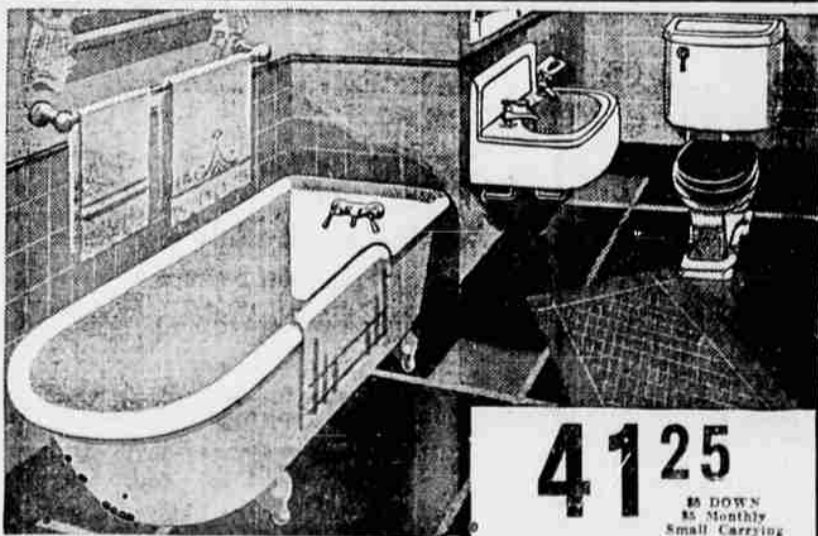

4.125

$6 DOWN $5 Monthly Small Carrying Charge

No Finer Quality Porcelain Enamel or China! All Chrome-Plated Fittings!

No wonder it is our most popular outfit! See what the low price buys! Take advantage of its low price now, enjoy its convenience for years.

Pieces Also Sold Separately:

Tub $21.95, Lavatory $9.25, Closet $12.05

- Roomy tub. Porcelain enameled inside and over rim!
- Quiet closet with flat shelf top tank!
- Modern style lavatory!

1. Handy Accessories **10c** Each
1. Wall Soap Dish
  2. Tub Soap Dish
  3. Tooth Brush and Tumbler Holder
  4. Tissue Holder
  5. Towel Bar

SPARK PLUG **33c**

Wards Supreme Quality, none finer made! Get a full set!

OIL FILTER **1.19**

12,000 mile Ward Filters. Same as make on most new cars. Save over one-half now!

New Generators **3.25**

Save! Buy in Wards Hardware Store!

- 8 Pt. Hand Saw... **89c**
- Claw Hammer... **25c**
- Smooth Plane... **$1.10**
- 6-In. Screw Driver... **10c**
- Flexible Rule... **29c**
- Six In. Pliers... **19c**
- Bit Brace... **89c**
- Blow Torch... **$2.85**
- Tin Snips... **69c**
- Night Latch... **85c**
- RC Wire, 100 ft... **79c**
- Friction Tape... **10c**
- Ward Special! Bamboo Rake... **15c**

- SINGLE BITT AXE
  For kindling, camping or repair work. Priced at **1.15**
- DOUBLE BITT AXE
  Head drop forged; tempered tool steel bit. Priced at **2.35**
- HICKORY AXE HANDLE
  Selected straight grain hickory—waxed. Priced at, each **35c**
- WARDS BUCK SAW
  Usual 1.50 value—Hardwood frame, Quality blade **1.25**
- BUCK SAW BLADES
  Carbon steel blade; 30x1 1/2 inch. Priced at, each **50c**