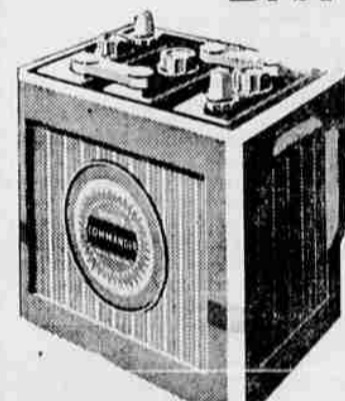

4 Day Sale! AUTO NEEDS

12 Months Guaranteed BATTERY **3.45**

13 Plates With Old Battery

SALE PRICED!

Wards Standard Battery reduced about one-sixth! Backed by a 12 months adjustment guarantee. Installed free. Save!

12 Months Guaranteed BATTERY **4.45**

13 Plate With Old Battery

O.K. for two full winters! 12 months adjustment guarantee. Sale!
18 Mos. Battery, 15 Plates, exch. 5.75