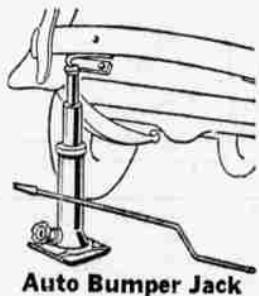

$1.19 12,000 mile oil filter. You save over 1/2.	59c Top Dressing. Pint size. good brush.	39c Auto body polish. pint. Easy to use.	15c Patch kit. 72 sq. inches of rubber.
89c Exchange set of 4 brake bands.	39c Wrench Set. 11 pieces—12 pt. sockets.	79c Auto Horn and bracket. Chrome face.	29c Wards Auto Cleaner or Wax. Fast.

Auto Bumper Jack
$1.59

Jacks up your car by the bumper bracket! No need to get under the car! A buy!