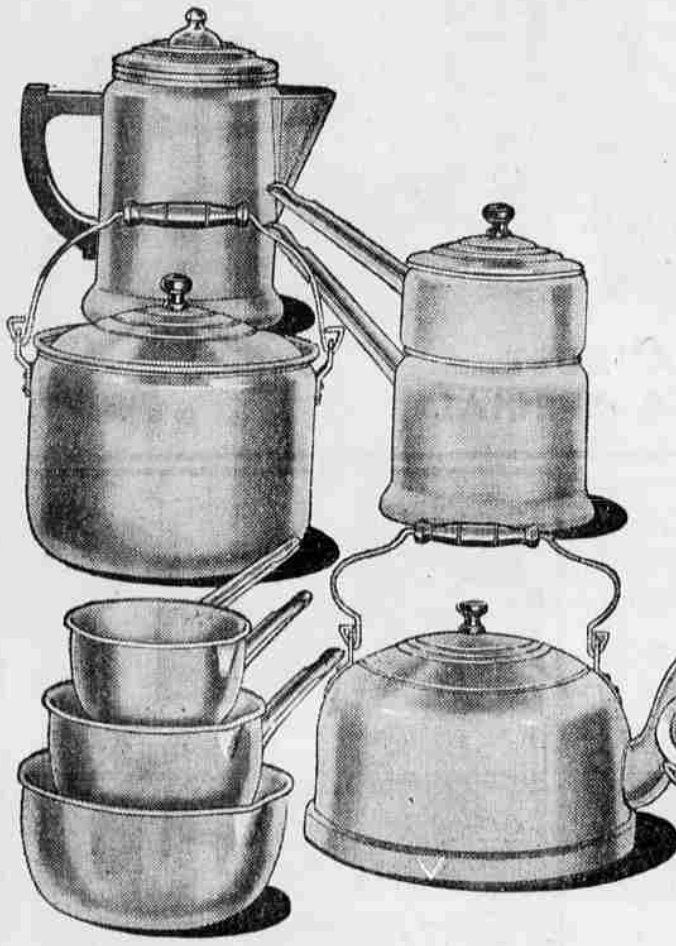

WARDS NATION-WIDE FALL Sale of Housewares

Sale of Aluminumware!

Come Early! Save up to 33% Over Wards Every Day LOW PRICES!

Never before a sale of Housewares like this! It's Wards greatest—and America's greatest! Just look at the values! To bring you these sensationally low sale prices Wards purchased more than 126,000 pieces

of aluminumware, 30,000 pails, 20,000 wash boilers, 8,000,000 clothes pins . . . and tremendous quantities of other items! Be sure to come early! Save NOW!

SAVES UP TO 22%!

Sale Price 69c each

- 8-cup Percolator
- 6-qt. Cov. Kettle
- 10-qt. Dish Pan
- 1 1/2-qt. Double Boiler
- 3-Piece Sauce Pan Set