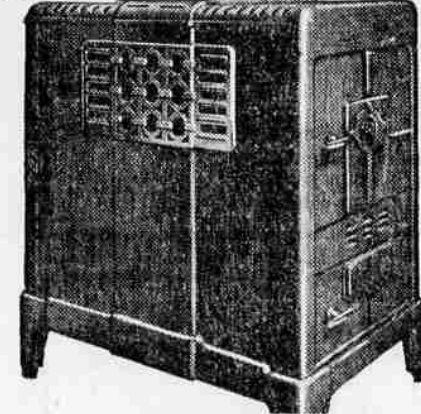

24.95
\$3 Down
\$5 Monthly
Small Carrying Charge

- Cast iron top, front-frame, door 8 1/2" lining and firebox bottom! That means long life!
- Quick heat steel body!

The big door takes big chunks of wood. And the heat is quickly and thoroughly circulated. Heats 2 rooms easily. The grained, woodlike walnut finished cabinet will grace any living room. See it!

WOOD HEATER

20.95
\$5 Down
\$4 Monthly
Small Carrying Charge

A sturdy, efficient, punctual heater. The strong steel body is quick-heating and economical of fuel. Top, end, feed door, bottom and 9" lining—are all durable cast iron. Top and end doors take 20" chunks of wood! The trim is shining nickel! A Ward value!

37.95
\$4 Down
\$5 Monthly
Small Carrying Charge

Come see its exclusive Ward Design, its smooth grained walnut porcelain enamel finish and you'll agree. See these features:

- Cast-iron linings full 6" deeper than most!
- Holds bigger fire. Wears longer!
- Wood or coal grate easily installed! Thick steel inner unit with cast bottom and top and top cooking lid!
- Entire right side cast, including doors!

100 Lbs. Heavier Than Ordinary Cast-Iron Ranges

64.95
\$6 Down
\$7 Monthly
Small Carrying Charge

Yet it costs no more than ordinary ranges at this Ward low price! See its lovely, modern lines, its easy-to-clean surfaces, its rounded corners! Read these quality features!