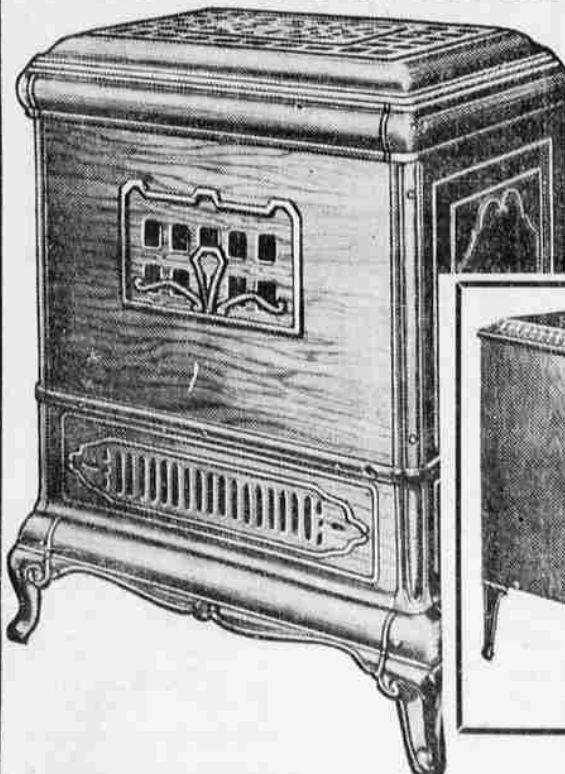

5-Qt. Teakettle 98c

Automatic Iron 3.29
Regularly \$3.98
Chromium-plated; Comfortable handle; double thumb rest; heat control; cord set!

Electric Mixer 10.95
Regularly 11.95
Special value. Mixes cake. Two-speed motor, revolving platform. Juice Extractor. Large and small size bowls.

Lge. Percolator 1.19
Regularly 1.29
Electric—Big 7-Cup Percolator at this low price. Polished aluminum with black trim. Standard cord set fits.

 19c Pail; 10 qt. Galvanized sheet steel.	 \$1.00 48-in. ironing board; very rigid. Save!	 \$1.00 Food chopper; 4 cutting knives!	 \$1.19 Sandwich toaster. Electric.	 69c Wash tub; 14 gallon. Galv. leak-proof!	 13c Wards furniture polish. 8-oz. bottle.	 69c 3-cell flashlight, throws 1000-ft.
 49c Dust mop; fully reversible! Save!	 8c pkg. Doz. clothes pins; flat type. Smooth.	 29c Pt. Wards self-polishing wax. No rubbing!	 69c Clothes basket; willow. Woven top.	 \$2.98 Wash boiler; copper. 14-gal. size.	 19c Clothes line; Very strong. 50-ft. hank.	 49c Cable brass; Value.

This Wood Circulator Increases Heat 25%

64.95
\$6 Down
\$7 Monthly
Small Carrying Charge

It's four-side circulation that does the trick! It heats 4 to 5 rooms easily, and it is sparing on fuel, too. The walnut porcelain enameled cabinet looks handsome in the finest rooms. See it!