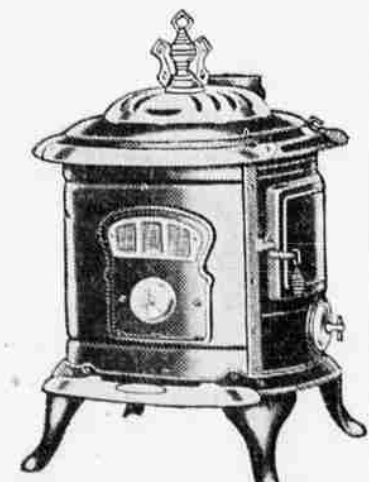

Double Seamed Steel Airtight Heater
2.19 | 3.29
Burns 20" Wood | Burns 26" Wood
Its extra steel lining will take hard firing. Double seamed against smoke and heat leaks. Plenty of quick heat!