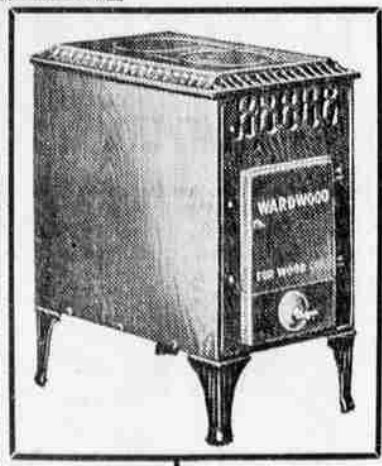

Lge. Percolator 1.19
Regularly 1.29
Electric—Big 7-Cup Percolator at this low price. Polished aluminum with black trim. Standard cord set fits.

 19c Pail; 10 qt. Galvanized sheet steel.	 \$1.00 48-in. ironing board; very rigid. Save!	 \$1.00 Food chopper; 4 cutting knives!	 \$1.19 Sandwich toaster. Electric.	 69c Wash tub; 14 gallon. Galv. leak-proof!	 13c Wards furniture polish. 8-oz. bottle.	 69c 3-cell flashlight, throws 1000-ft.
 49c Dust mop; fully reversible! Save!	 8c pkg. Doz. clothes pins; flat type. Smooth.	 29c Pt. Wards self-polishing wax. No rubbing!	 69c Clothes basket; willow. Woven top.	 \$2.98 Wash boiler; copper. 14-gal. size.	 19c Clothes line; Very strong. 50-ft. hank.	 49c Cable brass; Value.

This Wood Circulator Increases Heat 25%

64.95
\$6 Down
\$7 Monthly
Small Carrying Charge

It's four-side circulation that does the trick! It heats 4 to 5 rooms easily, and it is sparing on fuel, too. The walnut porcelain enameled cabinet looks handsome in the finest rooms. See it!

- Heating unit entirely of heavy cast iron!
- Big door allows firing big chunks of wood!
- Circulates moist, even heat through rooms!
- Wards low price saves you money!

Walnut Porcelain Enameled Woodburning Circulator

24.95
\$3 Down
\$5 Monthly
Small Carrying Charge

- Cast iron top, front-frame, door 8 1/2" lining and firebox bottom! That means long life!
- Quick heat steel body!

The big door takes big chunks of wood. And the heat is quickly and thoroughly circulated. Heats 2 rooms easily. The grained, woodlike walnut finished cabinet will grace any living room. See it!