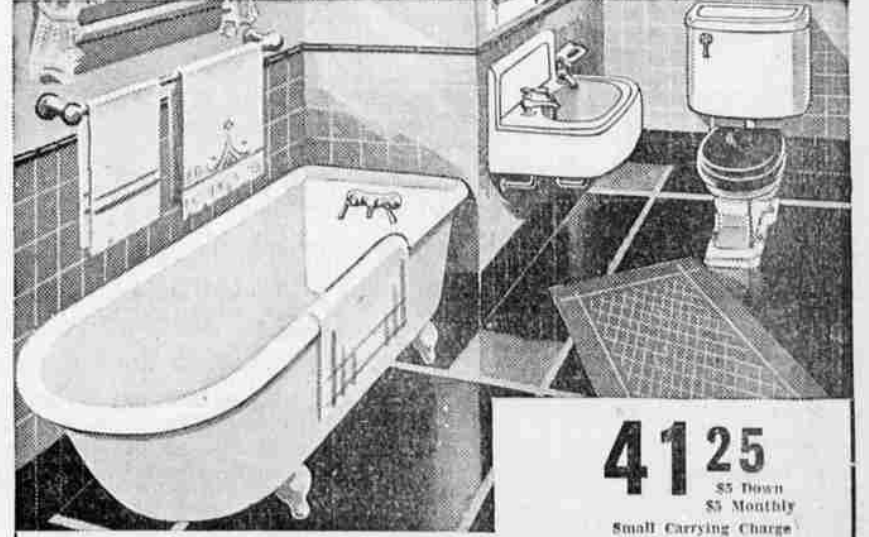

4125
$5 Down
$5 Monthly
Small Carrying Charge

Tub, Lavatory and Closet All Complete at This Ward Low Price! See It Now!

Our most popular outfit because it offers such exceptional value! First quality porcelain enamel and vitreous china! Fittings chrome-plated!

Pieces Sold Separately
Tub 21.95 Lavatory 9.25 Closet 12.95

- Roomy tub porcelain inside and over rim!
- Apron style lavatory!
- Quiet closet with flat shelf top tank!

WARDS PAINTS

TESTED QUALITY!—LASTS LONGER—COSTS LESS!

Best by Test—20% Less!
Tests Show Only One Other Paint As Fine. It Sells for 70c More

3.00 gal.

It covers 450 sq. ft., 2 coats; contains pure Titanium Dioxide pigment; it covers more, better with lasting beauty, durability!

Coverall Paint.....Gal. 1.99

WARDS Certified SUPER HOUSE PAINT

Smooth Leakproof Tub, Galvanized Metal Rims **12.45**

Complete with fittings

Clothes are safe from tearing in this seamless one-piece tub of granite composition with metal bound edges. Just the right proportions to make laundering easy. And see Wards low price!

Smart Bath Faucet **1.50**

Sparkling chromium-plated brass! Quick compression! Fits leg or base style tubs.

50.95
$5 Down
$6 Monthly, Small Carrying Charge

All the Water You Need for a Few Cents Daily!

Completely automatic! 250 gallons an hour! 18-gallon storage tank and pump galvanized inside and out! Finest type pump and motor! Maintains city pressure! For wells 22 ft. deep or less.

WARDS PAINTS

TESTED QUALITY!—LASTS LONGER—COSTS LESS!

A LOVELY NEW FLOOR FOR $1.24!
Brilliant, Hard Gloss for All Wood or Cement Uses

2.85 gal.

Factory to you low price! Tests prove it is outstanding as soap, wear and weather resistant! For inside and outside use.

Coverall Floor Paint.....Qt. 61c

WARDS Certified FLOOR & PORCH ENAMEL

Sink Faucet **1.00**

Heavy cast brass! Indented metal lever handles, chromium plated. Low priced!

41.45
$5.00 Down
$5.00 Monthly
Small Carrying Charge

New Duralium Bike! Stronger Than Steel!

Lighter than steel! Won't tarnish or rust! No enamel on frame to chip off! Completely streamlined... even to electric headlight! Big balloon tires! Big Troxel saddle! See our low price!

Wards Famous Dairy Pail Bargain

3 for **1.00**

Low-priced to save you money! Full weight 135-lb. bright tin plate! Smooth, soldered inside seams! Strong, leak-proof construction! Sanitary ball-raised bottom! 12-quart size!

New Junior Ball Bearing Separator **28.45**

$3 Down, $5 Monthly
Small Carrying Charge

All inside bowl parts stainless steel—non-rusting, long-wearing! Sealed ball bearings for easier turning! Skims 14 quarts in 8 minutes.